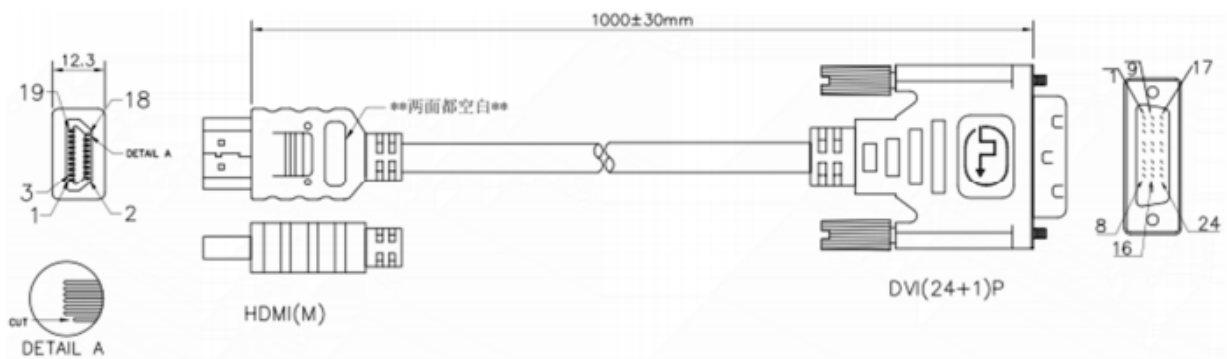

General Specifications

Cable Type	HDMI to DVI-D
Connector A	Male HDMI
Connector A Gender	Male
Connector A Type	HDMI
Connector B	Male DVI
Connector B Gender	Male
Connector B Type	DVI
Maximum Resolution	1920 x 1200
Outer Sheath Material	PVC
Sheath Colour	Black
Hood	Moulding type
Applications	Digital transmission between graphics card and digital monitor, Computer monitors, Notebooks, Digital video equipment, PC and TV display

Electrical Specifications

Cable Electrical Test	100% open short & miss wire test
------------------------------	----------------------------------

Mechanical Specifications

Length	3m
Wire Gauge	30AWG

Approvals

Compliance/Certifications	EN61340
Standards Met	UL 20276, RoHS

HDMI(M)	1	3	2	4	6	5	7	9	8	10	12	11	17	18	15	16	19	64
DVI(24+1)P	2	1	3	10	9	11	18	17	19	23	24	22	15	14	6	7	16	64
	對絞		地	對絞		地	對絞		地	對絞		地	30AWG		30AWG		64	SHELL