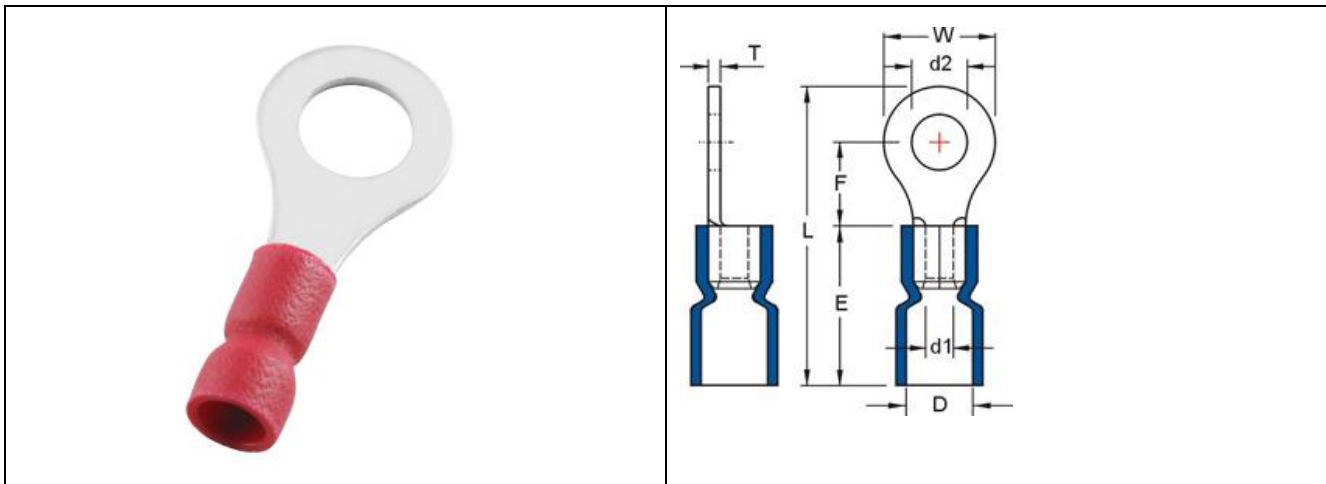

Datasheet

RS PRO VINYL-INSULATED (EASY ENTRY) RING TERMINALS

Stock number: 178-8677

MAXIMUM ELECTRIC CURRENT:

A.W.G.	22	20	18	16
AMP.	9	12	17	18

MAXIMUM ELECTRICAL RATING: 105° C 600 VOLTS MAX.

INSULATION MATERIAL: VINYL (PVC)

TERMINAL MATERIAL: COPPER

INSULATION COLOR: RED

WIRE RANGE A.W.G. mm ²	ITEM NO. BUTTED SEAM	STUD SIZE d2	DIMENSION inch(mm)							
			W	F	L	E	D	d1	T	
22-16 A.W.G.	178-8677	1/4	0.252	0.457	0.433	1.102	0.441	0.157	0.067	0.031
0.5-1.5 mm ²			6.4	11.6	11	28	11.2	4.000	1.7	0.75