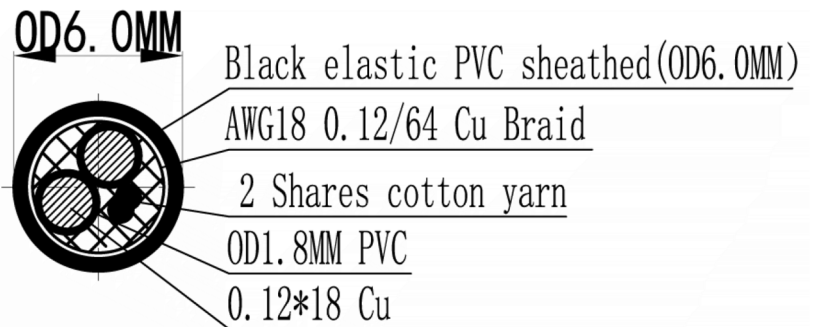

Datasheet

RS PRO 20m XLR Male to Female Cable, Black Connectors

Stock number: 192-4450

EN

The RS PRO 20 metre, XLR extension cable has a jack plug to a socket both with metal boots.

The connectors are nickel and have a strain relief to help avoid the cable splitting around the edge of the boot. The cable flex is made of 18 AWG copper wire and has a copper braid for extra shielding. The cable flex has a black PVC jacket and an outer diameter of 6mm.

XLR cables are generally use for sound, video and lighting equipment.

RoHS / REACH / CE