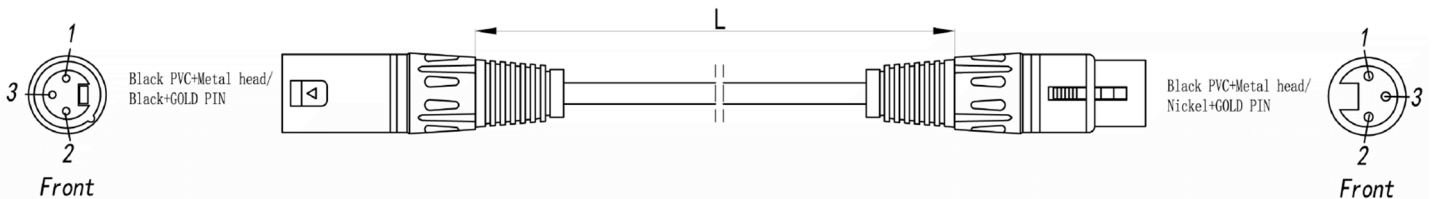

Datasheet

RS PRO 20m XLR Male to Female Cable, Black Connectors

Stock number: 192-4450

EN

The RS PRO 20 metre, XLR extension cable has a jack plug to a socket both with metal boots.

The connectors are nickel and have a strain relief to help avoid the cable splitting around the edge of the boot. The cable flex is made of 18 AWG copper wire and has a copper braid for extra shielding. The cable flex has a black PVC jacket and an outer diameter of 6mm.

XLR cables are generally use for sound, video and lighting equipment.