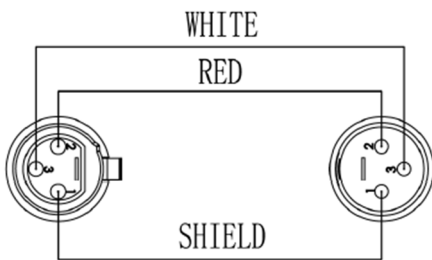

Datasheet

RS PRO 20m XLR Male to Female Cable, Black Connectors

Stock number: 192-4450

EN

The RS PRO 20 metre, XLR extension cable has a jack plug to a socket both with metal boots.

The connectors are nickel and have a strain relief to help avoid the cable splitting around the edge of the boot. The cable flex is made of 18 AWG copper wire and has a copper braid for extra shielding. The cable flex has a black PVC jacket and an outer diameter of 6mm.

XLR cables are generally use for sound, video and lighting equipment.