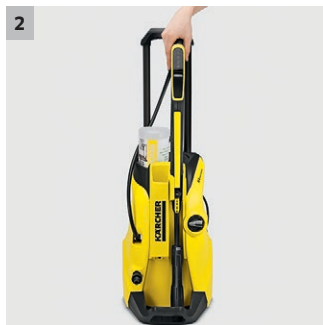

## K 4 Premium Full Control

Pressure washer with pressure indicator on the trigger gun – for the right pressure on any surface. Includes hose reel. Ideal for moderate levels of dirt. Area performance of 30 m<sup>2</sup>/h.

### 1 Power gun Full Control and spray lances

- Three pressure settings and a detergent setting ensure the optimal setting for every surface.
- The pressure can be regulated by twisting the Vario Power spray lance until the desired level is shown.

## K 4 Premium Full Control

- Power gun Full Control with pressure setting display
- Maximum stability thanks to low centre of gravity, hose guide and larger base
- Highly efficient water-cooled motor