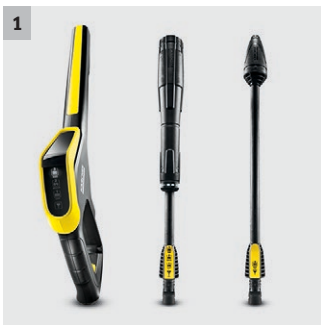

## K 4 Premium Full Control

Pressure washer with pressure indicator on the trigger gun – for the right pressure on any surface. Includes hose reel. Ideal for moderate levels of dirt. Area performance of 30 m<sup>2</sup>/h.

### 1 Power gun Full Control and spray lances

- Three pressure settings and a detergent setting ensure the optimal setting for every surface.
- The pressure can be regulated by twisting the Vario Power spray lance until the desired level is shown.

## K 4 Premium Full Control

- Power gun Full Control with pressure setting display
- Maximum stability thanks to low centre of gravity, hose guide and larger base
- Highly efficient water-cooled motor