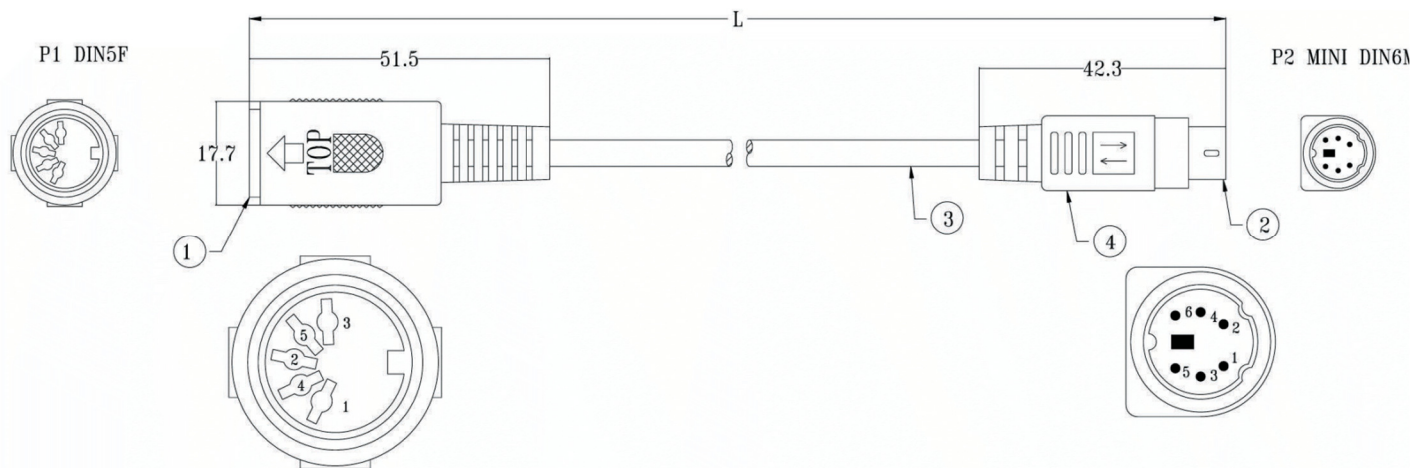

Datasheet

RS PRO 15cm 6 Pin Mini DIN Male - 5 DIN Female

Stock number: 182-8516

EN

The RSPRO 15cm 6 pin mini DIN male to 5 pin DIN female keyboard adapter is a grey leaded adapter to convert an AT keyboard to PS2 port on a PC.

The connector hoods are also made of grey PVC and have a strain relief to prevent the jacket splitting around the boot.

DIN5F	MINI DIN6M
1	5
2	1
4	3
5	4
地	地

PART	Q' TY	DESCRIPTION
1	1	DIN5 FEMALE, BLACK INSULATOR
2	1	MINI DIN6 MALE, BLACK INSULATOR
3		4C, 28AWG, ALUM-MYLAR FOIL SHIELDING, WITH DRAIN WIRE, JACKET BEIGE
4		MOLDED PVC BEIGE
L		LENGTH