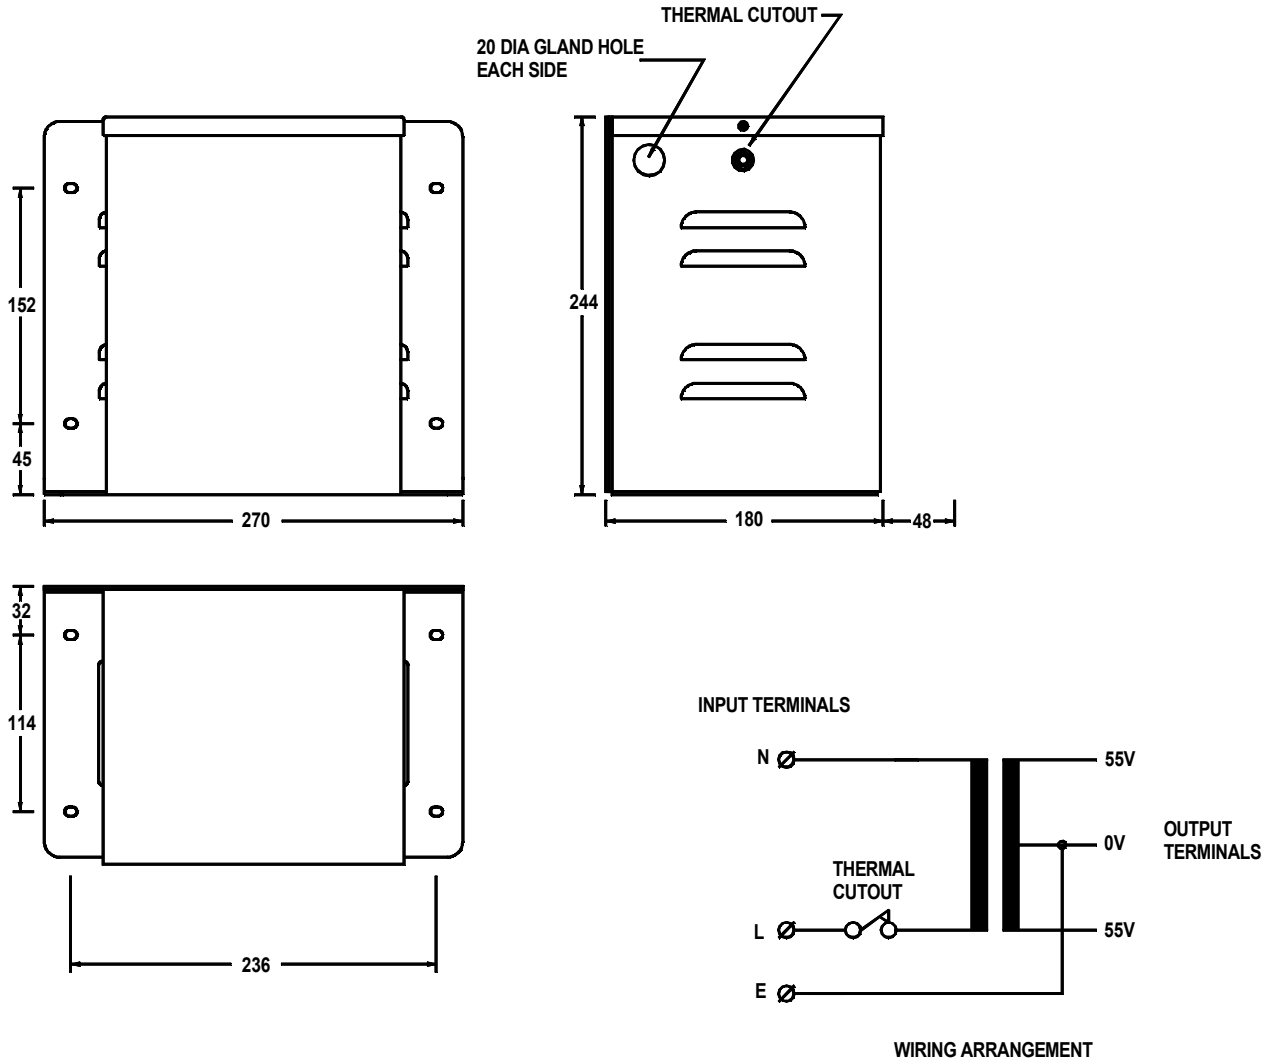

ENGLISH

RS Pro Datasheet

Stock No: 1226706

WALL MOUNTED ISOLATION TRANSFORMER

INPUT	230V 50 Hz
OUTPUT	55-0-55V CENTRE TAPPED TO EARTH
RATING	1.65kVA CONTINUOUS 3.3kVA INTERMITTENT 5MINS ON 15 MINS OFF
THERMAL CUTOUT	10 AMP
ENCLOSURE	POWDER COATED SHEET STEEL
IP RATING	IP22