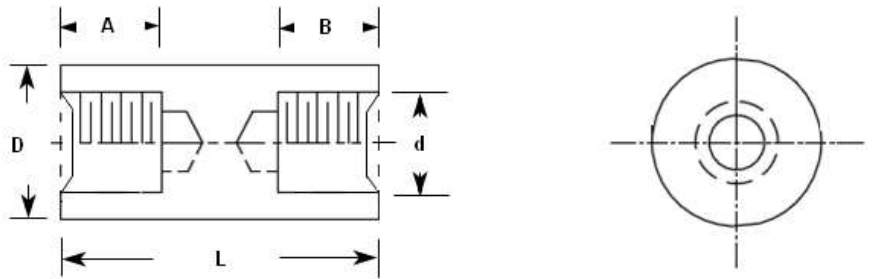

RS PRO Round Brass Spacer

FEATURES

- Metric threaded non-insulating spacers
- Nickel plated brass
- Round body
- M2 x M2 / M3 x M3 / M4 x M4
- 10pcs/Poly Bag
- RoHS ✓
- REACH ✓

RS Professionally Approved Products bring to you professional quality parts across all product categories. Our product range has been tested by engineers and provides a comparable quality to the leading brands without paying a premium price.

Round Brass Spacer

Product Description

- **RS Pro non-insulating spacer made of nickel plated brass, has a round body. The spacer features M2 x M2 / M3 x M3 / M4 x M4 female metric threading.**
 - 10pcs/Poly Bag
 - RoHS ✓ REACH ✓

General Specifications

Specifications

±0.1mm

| RS No. | Body Shape | Material | Finish | L | D | d | Hole(A/B) | |
|---------|------------|----------|---------------|----|---|----|-----------|---|
| 2240370 | Round | Brass | Nickel Plated | 5 | 4 | M2 | 5 | |
| 2240366 | | | | 10 | | | 10 | |
| 2240368 | | | | 15 | | | 6 | 6 |
| 2240369 | | | | 20 | | | 6 | 6 |