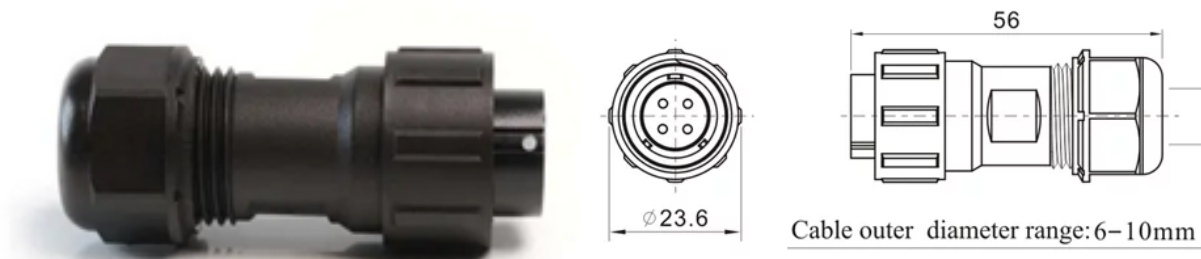

# RS PRO 3 WAY CABLE PLUG 10A IP68

## Product Details:

From RS PRO, these threaded plugs are serious contenders for your application. This particular model has a bigger and stronger shell. That coupled with the IP68 rating excels in harsh environments. When choosing a male connector, this version should really be one you consider.

## Features & Benefits

- 2 way, 3 way and 4 way available
- Cable outer diameter acceptance: 6 mm - 10 mm
- AWG 14
- Crimp contact termination
- High-quality Nylon66 shell
- Panel hole cut out diameter: 17 mm

Specifications	
Material	Plastic
IP Rating	IP68
Coupling Type	Threaded coupling
Voltage Rating	500 V ac
Current Rating	10A
Termination Method	Crimp
Mating Type	Threaded
Pole Format	3P
Contact Plating	Gold
Housing Material	Plastic
Body Orientation	Straight
Current Rating	10A
Number of Contacts	3