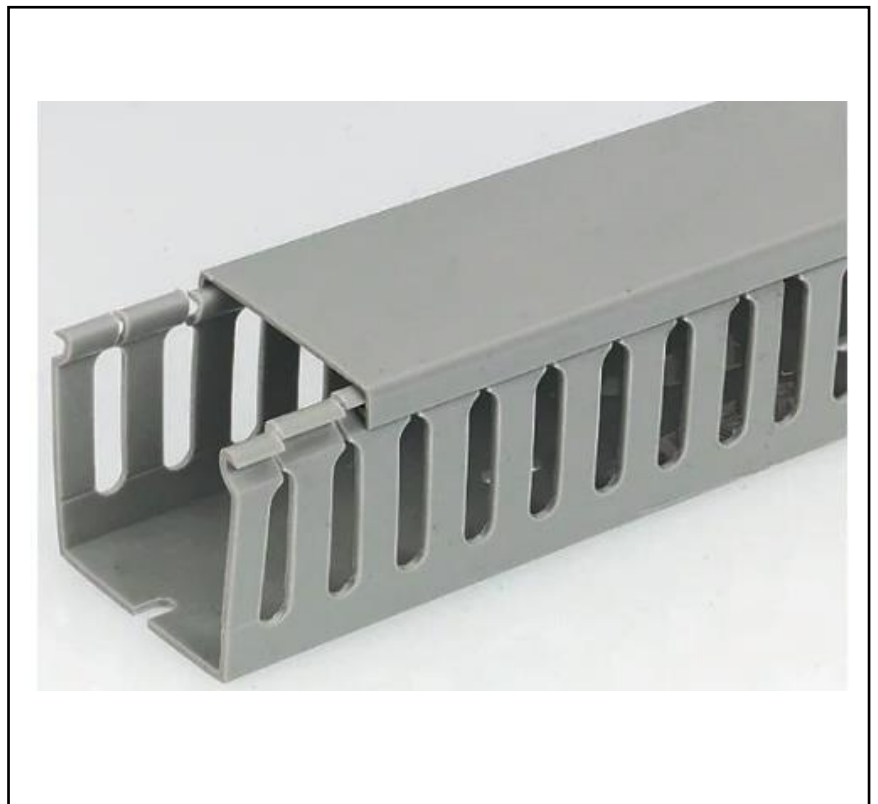

FEATURES

- Cable protection
- Slotted construction
- Significantly lower fire risk, due to self-extinguishing nature
- Slot gaps are 8mm

RS PRO Grey Slotted Panel Trunking - Open Slot, W25 mm x D60mm, L2m, PVC

RS Stock No.: 758-9276

RS Professionally Approved Products bring to you professional quality parts across all product categories. Our product range has been tested by engineers and provides a comparable quality to the leading brands without paying a premium price.