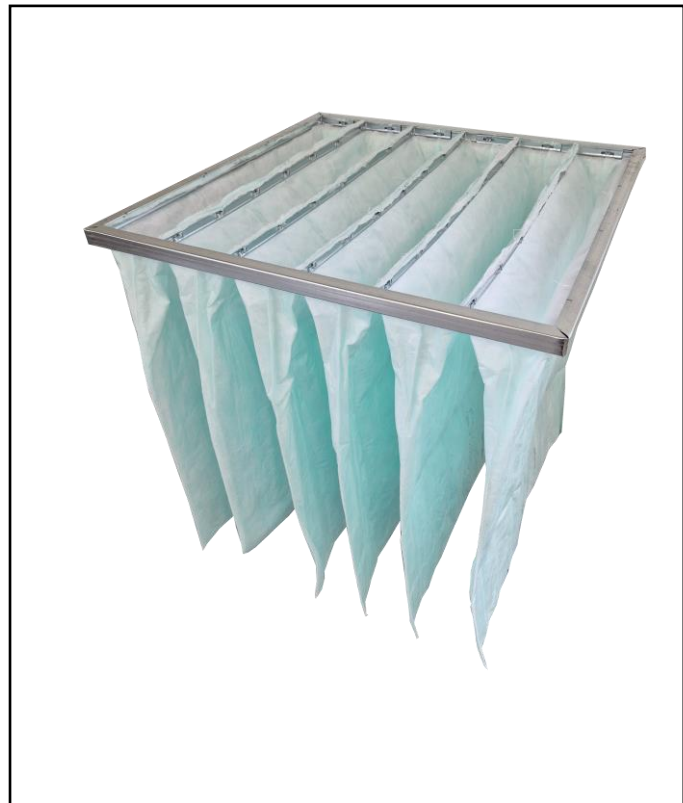

FEATURES

- 100% Polyester Filter Media
- Dual-Layer Media
- Conical Stitched Pockets for optimal airflow
- Rolled Safety Edge to Frame
- Hydrophobic Media
- Fire Retardant
- Low Price
- ePM10 Filter

RS PRO Ecoflow M6 Filter 24 X 24 X 25

RS Stock No.: 2551164

RS Professionally Approved Products bring to you professional quality parts across all product categories. Our product range has been tested by engineers and provides a comparable quality to the leading brands without paying a premium price.