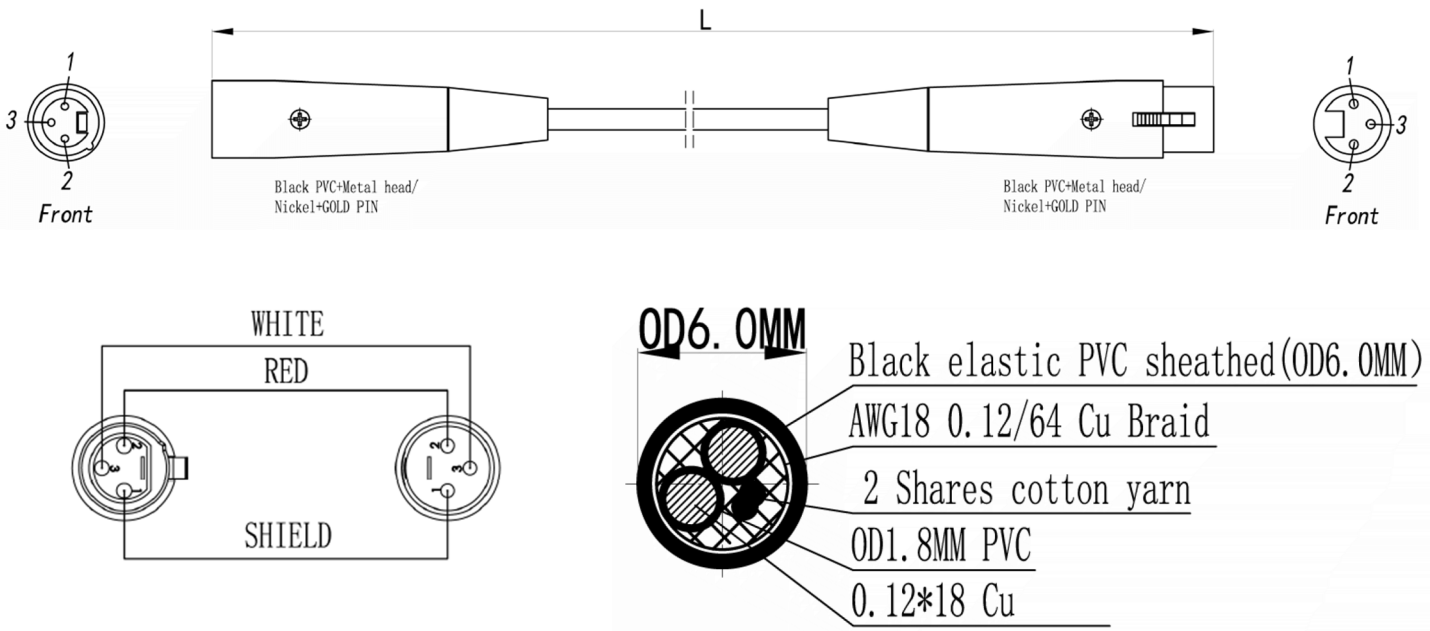

Datasheet

RS PRO 20m XLR Male to Female Cable, Silver Connectors

Stock number: 192-4440

EN

The RS PRO 20 metre, XLR extension cable has a jack plug to a socket both with metal boots.

The connectors are nickel and have a strain relief to help avoid the cable splitting around the edge of the boot. The cable flex is made of 18 AWG copper wire and has a copper braid for extra shielding. The cable flex has a black PVC jacket and an outer diameter of 6mm.

XLR cables are generally use for sound, video and lighting equipment.