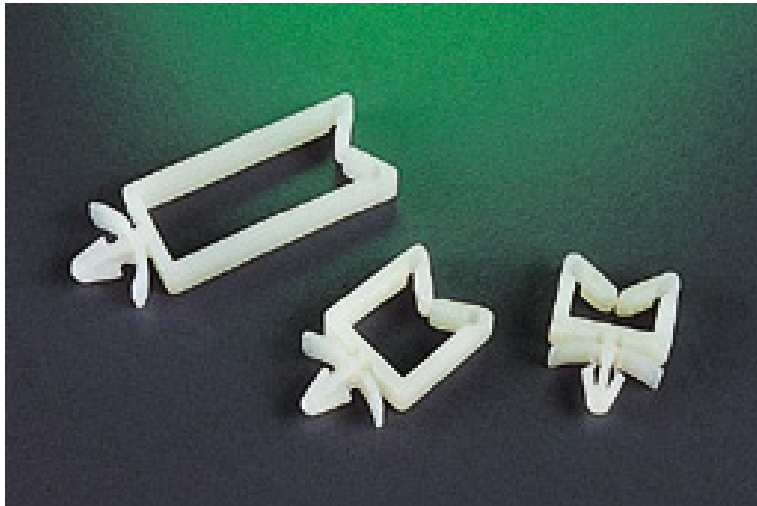

Product Datasheet

Locking Wire Saddle

- Material: UL approved Nylon 66, 94V-2
- Color: Natural.
- For directing and gathering cables at low cost. Locking into 4.8mm hole with fingertip pressure

RS Number	Item Spec/Global Description	Dimension				Packing
		H	A	B	W	
8178965	LOCKING WIRE SADDLE, 4mm Dia	9.2	12.7	4	11	100