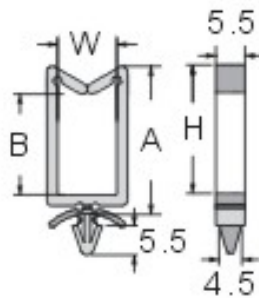

Product Datasheet

Locking Wire Saddle

- Material: UL approved Nylon 66, 94V-2
- Color: Natural.
- For directing and gathering cables at low cost. Locking into 4.8mm hole with fingertip pressure

RS Number	Item Spec/Global Description	Dimension				Packing
		H	A	B	W	
8178965	LOCKING WIRE SADDLE, 4mm Dia	9.2	12.7	4	11	100