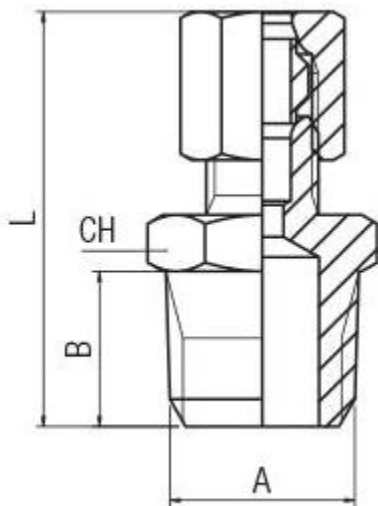

## Product Description

The RS PRO straight male adaptor (taper) is made up of brass. The working pressures and working temperatures depend on which type of tube is used, for this reason, the values must be determined in accordance with the tube's features. Hereunder, we specify the values of the maximum pressure advised for the fittings at a temperature of 20° C connected with copper tube, which has a thickness of 1 mm. Here the tube size is 18 and corresponding maximum pressure advised is 69.3 bar.

## Mechanical Specifications

<b>Pipe Fitting Connection Type</b>	Threaded
<b>Connection 1</b>	M14 Metric Female
<b>Connection Gender 1</b>	Female
<b>Thread Size 1</b>	M14
<b>Thread Standard 1</b>	Metric
<b>Connection 2</b>	1/2 in BSP Male
<b>Connection Gender 2</b>	Male
<b>Thread Size 2</b>	1/2 in
<b>Thread Standard 2</b>	BSP
<b>Length</b>	43.5mm
<b>Wrench Size</b>	24mm

## Similar Products

Parameters	2312779	2312778
Brand	RS PRO	RS PRO
Pipe Fitting Connection Type	Threaded	Threaded
Connection 1	1/4 in BSPT Male	1/2 in BSPT Male
Connection Gender 1	Male	Male
Thread Size 1	1/4 in	1/2 in
Thread Standard 1	BSPT	BSPT
Connection 2	1/4 in NPTF	1/2 in NPT Male
Connection Gender 2	Male	Male
Thread Size 2	1/4 in	1/2 in
Thread Standard 2	NPTF	NPTF
Length	29mm	36.5mm
Wrench Size	14mm	22mm