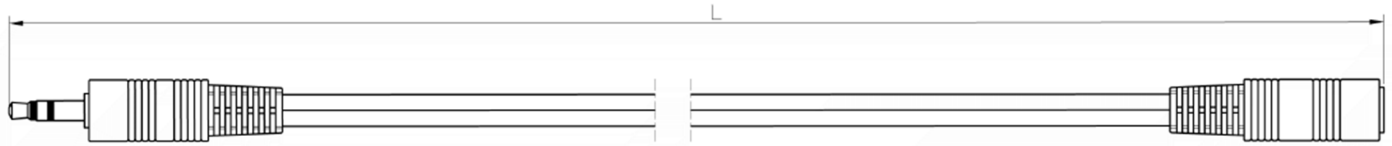

Datasheet

RS PRO 10m 3.5mm Stereo Extension Cable, Black

Stock number: 192-4426

EN

The RS PRO 10 metre, 3.5mm stereo extension cable has a jack plug to a socket both with moulded black boots.

The connectors are nickel and have a strain relief to help avoid the cable splitting around the edge of the boot.

The 3.5mm jack plug is used on a variety of audio devices.

BLACK (3.5)  BLACK (3.5)

OD2.6 BLACK PVC

10*□0.10CCS

1. CABLE: (0.10CCS*10*2C) OD2.6mm*2, BLACK COLOR, PVC JACKET.
2. CONNECTORS: ϕ 3.5mm STEREO PLUG GOLD*1PCS, ϕ 3.5mm STEREO JACK GOLD*1PCS
3. MOLD ASSEMBLY, BLACK COLOR (3.5mm PLUG), BLACK COLOR (3.5 JACK)
4. OPEN/SHORT TEST: 100% TEST.
5. ROHS COMPLIANT
6. CONTACTS