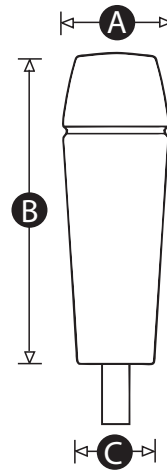

DataSheet

Male Duroplast Handle

Material

Duroplast

Standard Colour

Black

Finish

Gloss

Male Thread Material

Zinc plated steel

Part No.	A	B	C	Thread size	Thread length (mm)
686200	18	40	12	M5	5
686216	20	60	14	M6	6
686222	24	80	18	M8	8
686238	28	95	20	M8	12