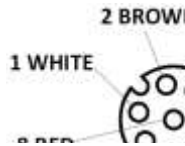

Connection Diagrams / Assembly Diagrams / Illustrations / Accessories

All Dimensions are in mm.