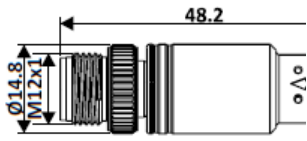

Cable Specifications

Cable Length-L	5 m
Cable Type	8 Core PUR Multi Strand
Sheath Color	Black
Cross Section of Wire	0.25 sq. mm
Core Dia	1.3 mm
Cable Dia	6.8 ± 0.1 mm

Protection Category

Degree of Protection	IP67
----------------------	------

Connection Diagrams / Assembly Diagrams / Illustrations / Accessories

All Dimensions are in mm.