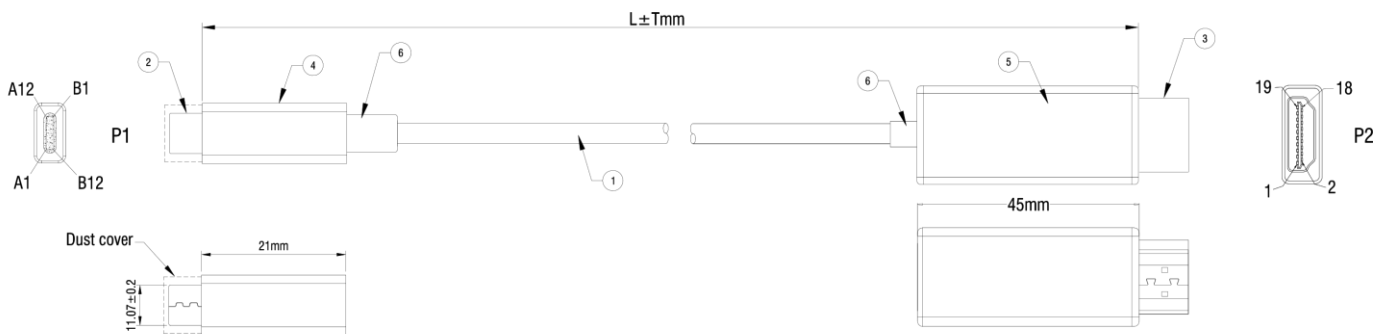

Datasheet

RS PRO 1mtr USB Type C M – HDMI M Black Cable 4K

Stock number: 192-4696

EN

The RS PRO 1 metre USB type C male to HDMI male cable has a black TPE jacket. The cable flex has copper wire conductors and drain wire, with an aluminium braid, foil shielding and has an outer diameter of 4.8mm. This cable is capable of 4k@60Hz.

The connectors are gold flashed and have a strain relief to help avoid the cable splitting around the edge of the boot.

6	BLACK 45P PVC
5	HDMI MALE SHELL(BLACK ABS)
4	USB Type-C MALE SHELL(BLACK ABS)
3	HDMI 19P MALE(Black Insulator,Gold Plated)+PCB'A
2	USB Type-C MALE(White Insulato,Gold Plated)
1	NON-UL,(32#*1P+D+AL/MY)*5+32#*4C+24#*2C+AL+B OD=4.8mm,BLACK TPE JACKET.