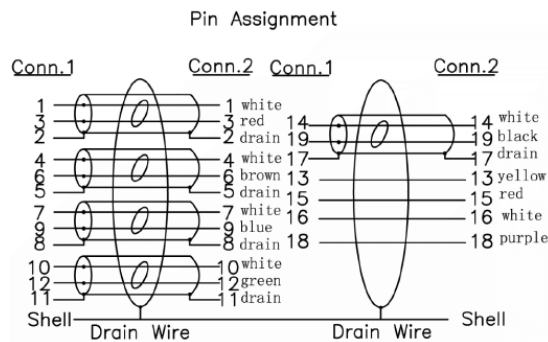

## RS PRO 1 mtr HDMI Male to HDMI Male High Speed with Ethernet Cable & Swivel Connectors

Stock number: 2299952

EN

The RSPRO 1 metre HDMI male to HDMI male cable which has a black PVC jack and an outer diameter of 6mm. The connectors have swivel and rotating points to make it easier to connect them at difficult angles and have gold flash covering to prevent corrosion.

The connector hoods are also made of black PVC.

HDMI is possibly the most common display connection on the market which can be found on devices ranging from PC's, Bluray players, games consoles and more.