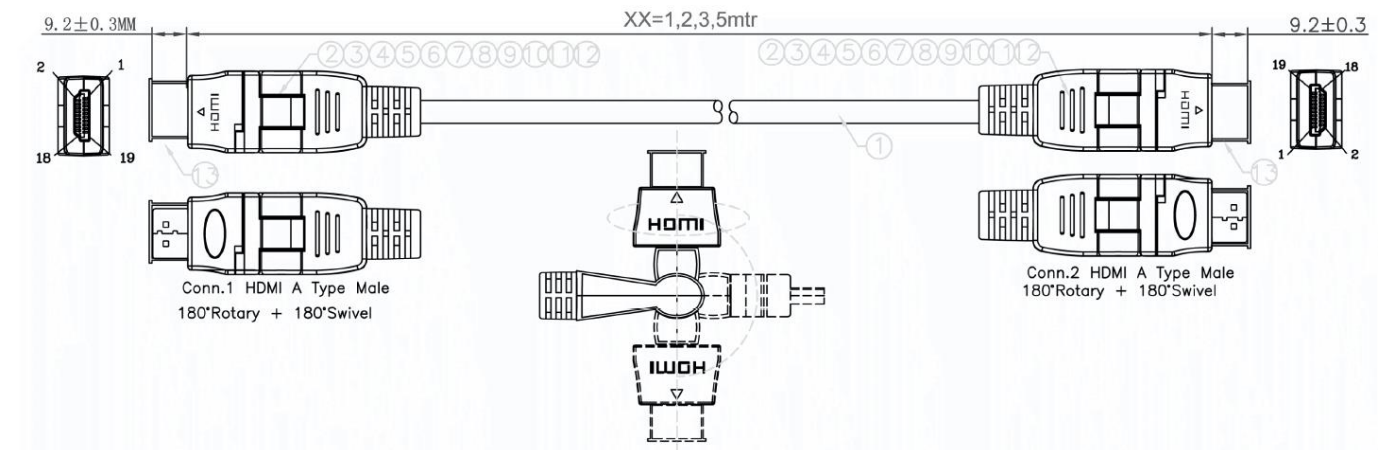

Datasheet

RS PRO 1 mtr HDMI Male to HDMI Male High Speed with Ethernet Cable & Swivel Connectors

Stock number: 2299952

EN

The RSPRO 1 metre HDMI male to HDMI male cable which has a black PVC jack and an outer diameter of 6mm. The connectors have swivel and rotating points to make it easier to connect them at difficult angles and have gold flash covering to prevent corrosion.

The connector hoods are also made of black PVC.

HDMI is possibly the most common display connection on the market which can be found on devices ranging from PC's, Bluray players, games consoles and more.