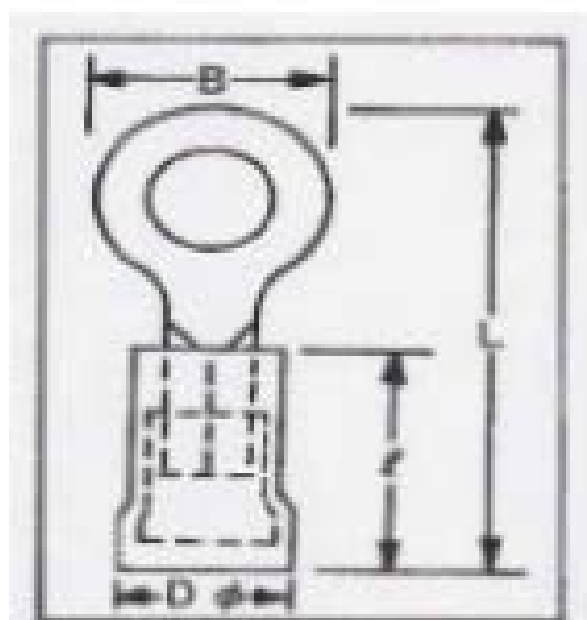

Product Description

A PVC Funnel Entry range of crimps on Reels. Available in a variety of the most popular sizes.

General Specifications

Insulation	Insulated
Insulation Material	PVC
Colour	Yellow
Contact Material	Copper
Contact Plating	Tin
Stud Size	M6

Mechanical Specifications

Thickness	1mm
Overall Length	29mm
Inner Ring Diameter	6.3mm
Outer Ring Diameter	11mm
Maximum Wire Size	6mm ²
Minimum Wire Size	2.5mm ²
Maximum Wire Size (AWG)	10AWG
Minimum Wire Size (AWG)	12AWG

Approvals

Compliance/Certifications	2011/65/EU and 2015/863
----------------------------------	-------------------------

Insulated Stock no.	Wire range		Colour	Dimensions				Stud size	
	AWG	mm ²		B	D	L	I	AWG	mm
534238	22-16	0.5-1.5	Red	5.5	4.3	16.0	9.9	4	3.2
534222	22-16	0.5-1.5	Red	6.6	4.3	18.7	9.9	6	3.7
534216	22-16	0.5-1.5	Red	8.0	4.3	21.0	9.9	8	4.3
534200	22-16	0.5-1.5	Red	8.0	4.3	20.5	9.9	10	5.3
534193	22-16	0.5-1.5	Red	11.0	4.3	25.5	9.9	1/4	6.4
2082492	22-16	0.5-1.5	Red	12.0	4.3	27.0	9.5	5/16	8.4

Stock no.	AWG	mm ²	Colour	B	D	L	I	AWG	mm
534597	16-14	1.5-2.5	Blue	6.7	4.8	19.0	9.9	6	3.7
534581	16-14	1.5-2.5	Blue	8.0	4.8	20.5	9.9	8	4.3
534575	16-14	1.5-2.5	Blue	9.5	4.8	22.0	9.9	10	5.3
534569	16-14	1.5-2.5	Blue	10.5	4.8	26.0	9.9	1/4	6.4
2082509	16-14	1.5-2.5	Blue	12.0	4.8	27.5	9.9	5/16	8.4