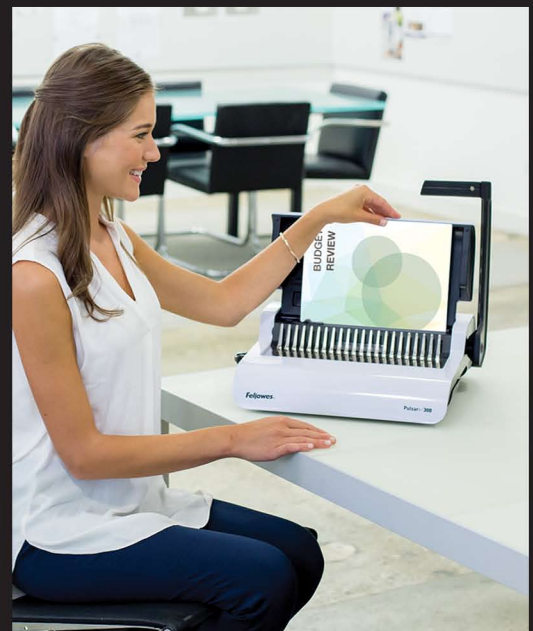

Office Comb Binders

Pulsar+300

Pulsar e 300

Pulsar +300 Comb Binder

Pulsar E300 Comb Binder

The Fellowes® PULSAR+/ PULSAR-E office comb binders

- Medium sized office binder for general use
- Manually punches up to 20 sheets of paper at a time (80gsm)
- Binds up to 300 sheets with 38mm comb
- Vertical document loading ensures consistent punch alignment
- Efficient design permits separate punching and binding
- Document thickness and comb sizing guide allows user to quickly select
- Includes binding starter pack for 10 documents
- Electric punching up to 20 sheets of paper (80gsm) at a time
- 2 year warranty

DESIGNED TO WORK

Picture illustrates Pulsar +300

The Fellowes® PULSAR / PULSAR-E office comb binders

Model	PULSAR+	PULSAR-E
Item No	5627601	5620701
Punch capacity	20 sheets	20 sheets
Maximum binding capacity	300 sheets	300 sheets
Maximum comb size	38mm	38mm
Comb storage	✓	✓
Adjustable edge guide	✓	✓
Chip tray	✓	✓
Vertical document loading	✓	✓
Carry points	✓	✓
Electric punching	-	✓
Starter pack	✓	✓
Dimensions (H x W x D in mm)	130 x 455 x 400mm	130 x 455 x 400mm
Net Weight	7 kg	9.5 kg
EAN Code	0043859512102	0043859512119
Outer size	1	1
SCS Code	50043859512107	50043859512114
Warranty	Two years	Two years
Launch date	2017 Upgraded	2017 Upgraded

- 1 Punch capacity 20 sheets (80gsm) (Pulsar +300 = Manual) (Pulsar E300 = electric)
- 2 Maximum binding capacity = 300 sheets using 38mm combs
- 3 Adjustable edge guide accurately aligns all sheet sizes
- 4 Combs storage tray and patented document measure
- 5 All metal mechanism for durability
- 6 2 year warranty