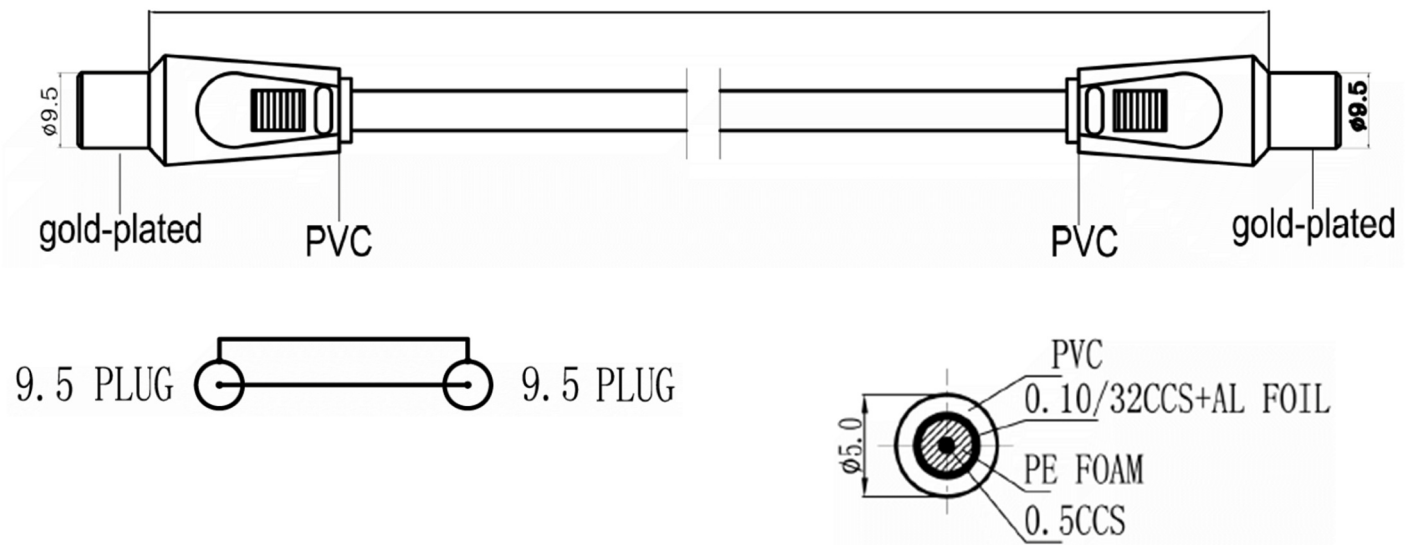

Datasheet

RS PRO 2m Coaxial Male to Male TV Cable, White

Stock number: 192-4485

EN

The RS PRO 2 metre, 75-ohm coaxial TV cable has a white PVC jack and boots.

The inner core is a single, solid core and has a PE foam surrounding and is double shielded with a layer of aluminium foil and a CCS braid.

Coaxial TV cables are generally used to connect a TV aerial to a TV.