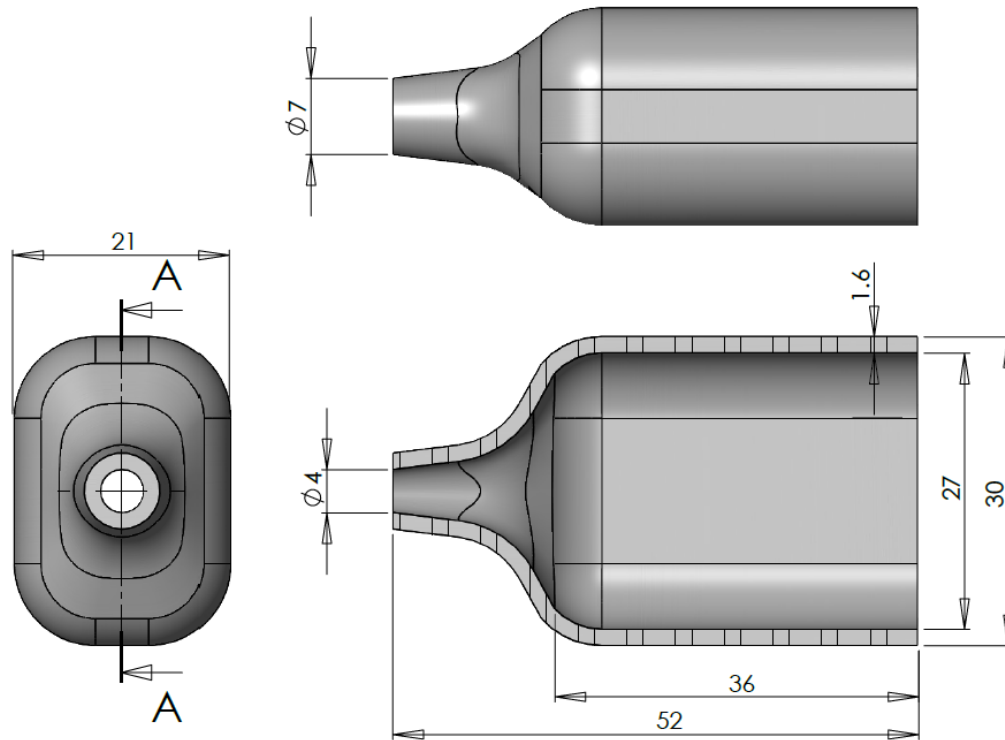

Datasheet

RS PRO IEC Connector Insulating Boot

Stock number: 526-0724

EN

INSULATING COVER IN BLACK PVC, DESIGNED TO SUIT MAINS CHASSIS PLUGS. MATERIAL HAS GOOD FLAME RETARDANT PROPERTIES, AND IS NON-HYDROSCOPIC.

MATERIAL
PVC SPD/717/55 F/R

COLOUR
BLACK

FLAME RETARDANT TO
UL 94 VO
LIMITING OXYGEN
INDEX 25,6 +/- 0,45

TEMPERATURE RANGE
-25OC TO +60OC
(INTERMITTENT PEAKS +80OC)

SECTION A-A
SCALE 2 : 1

rspro.com