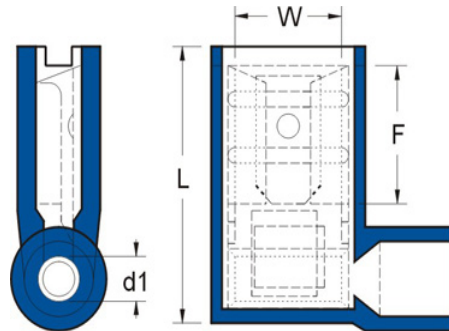

Datasheet

RS Pro Nylon-Insulated Flag Female Disconnectors (Normal Type)

Stock Number: 125-1951

WIRE RANGE A.W.G. / mm ²	ITEM NO.	NEMA TAB	DIMENSION inch(mm)					Q'TY
			W	F	L	d1	T	BOX
12-10 A.W.G.	FLDNY5-250	.032X.250	0.26	0.299	0.65	0.13	0.02	500
4-6 mm ²		(0.8X6.35)	6.6	7.6	16.5	3.4	0.45	

Maximum Electric Current:

A.W.G.	12	10
AMP.	20	24

Maximum Electrical Rating: 105°C 300 V Max

Insulation Material: Nylon

Insulation Colour: 12 – 10 AWG (Yellow)

Terminal Material: Brass