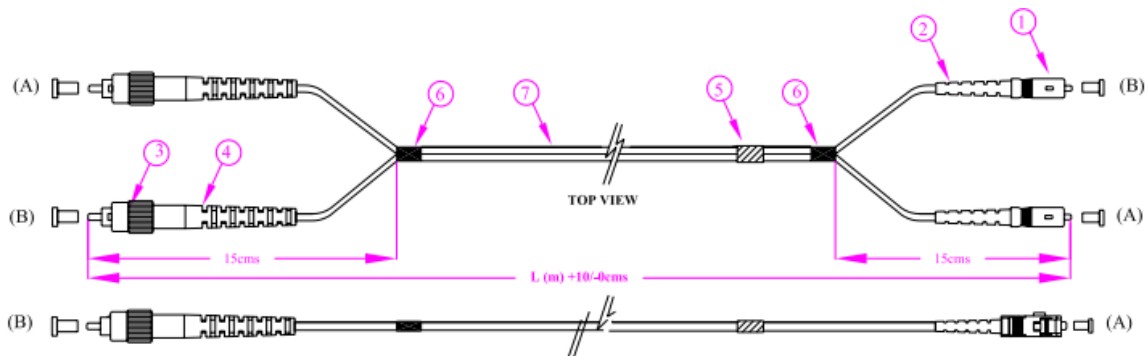

Datasheet

Fibre Optic Cable Assembly

RS Stock number 536-8137

Dimensions: (mm)

No.	Description	Ea
1	SC Connector	2
2	SC Boot	2
3	FC Connector	2
4	FC Boot	2
5	Identification Label	1
6	2.8mm Simplex Cable	1
7	Black Tape	2

Specification

Optical Performance: (IEC 61300-3-4)
 Multimode: (@1300nm)
 Max. IL – 0.30dB Typical: 0.20dB
 Singlemode: (@1310nm and/ or 1550nm)
 Max. IL – 0.30dB Typical 0.20dB
 Return Loss: > 50dB

RoHS Compliant
 Coiling Diameter of the Patchcord shall be greater than 200mm