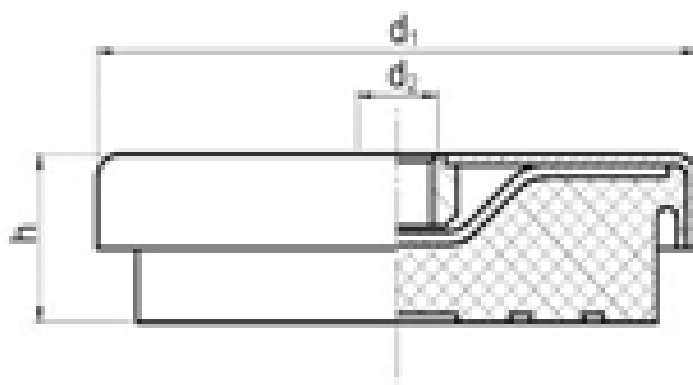

Range datasheet

RS Pro Height Adjustable Mount

Product Details -

ELASTOMER : NATURAL RUBBER, NR

Operation temperature -40 - +80 °C

Direct contact of the rubber with oils, alkalines, acids must be avoided

Other elastomers like CR, NBR and Silicone

Elastomers may be available on special request

Line Drawing -

Range Table:

RS Stock number	Description	d₁ (mm)	h (mm)	d₂	Load (kg)
1263907	Fixed Height Mount Plate 109 x 25 x M16 600Kg	108	25 - 30	M16	500
1263557	Fixed Height Mount Plate 120 x 35 x M12 600Kg	120	35 - 47	M12	600
1263908	Fixed Height Mount Plate 150 x 40 x M16 600Kg	150	40 - 52	M16	1,000
1263909	Fixed Height Mount Plate 200 x 45 x M20 600Kg	200	45 - 60	M20	3,000
1263549	Fixed Height Mount Plate 80 x 25 x M10 400Kg	80	25 - 35	M10	300
1263906	Fixed Height Mount Plate 90 x 35 x M12 600Kg	90	35 - 45	M12	400