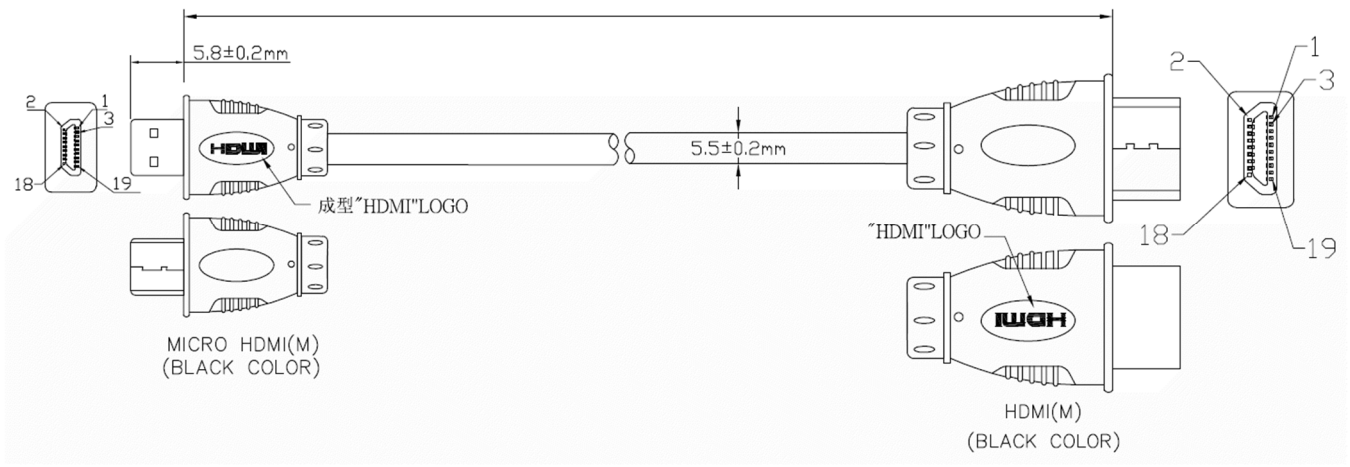

Datasheet

RS PRO 2mtr HDMI Type D (Micro) Male to HDMI Male High Speed with Ethernet Cable

Stock number: 182-8766

EN

The RSPRO 2 metre HDMI type D male to HDMI male cable which has a black PVC jack and an outer diameter of 5.5mm. The connectors have a gold flash covering to prevent corrosion.

The connector hoods are also made of black PVC.

HDMI is possibly the most common display connection on the market which can be found on devices ranging from PC's, Bluray players, games consoles and more. Micro HDMI, not to be confused with mini HDMI, is most commonly found on mobile device.

HDMI(M)	1	3	2	4	6	5	7	9	8	10	12	11	14	19	17	13	15	16	18	64
Micro HDMI	3	5	4	6	8	7	9	11	10	12	14	13	2	1	16	15	17	18	19	64
	PAIR		Drain	PAIR		Drain	PAIR		Drain	PAIR		Drain	PAIR		Drain	32AWG				Drain

- CABLE: 32AWG,UL20276,AL+B-Foil,[(#32*1P+D+FAM)*5PCS+#32*4C]+AM+B, BLACK COLOR,OD=5.5mm,PVC JACKET(Conductor: BC)(D: 30# CCS).
- LENGTH
- CONNECTORS: HDMI19P(M)*1PCS,MICRO HDMI19P(M)(BLACK INSULATOR).(镀金头).
- MOLD:MOLDING TYPE.
- CONTACTS