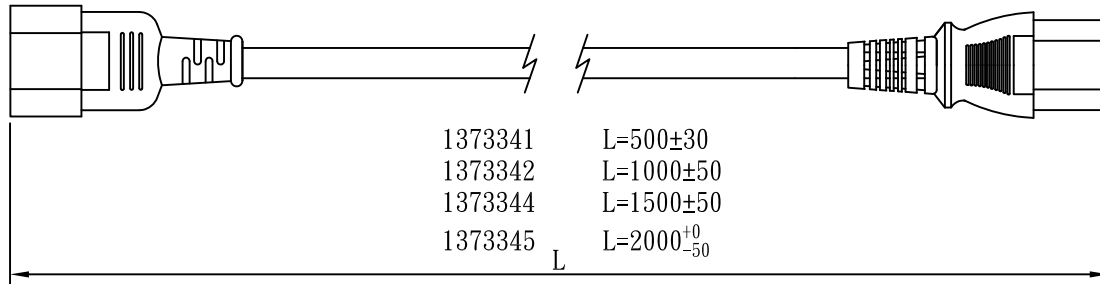

MARKING:

MARKING:

1373341 L1=100±30
 1373342 L1=150±30
 1373344 L1=180±30
 1373345 L1=180±30

WIRING COLOR:

E: Yellow/Green
 N: Blue
 L: Brown

LENGED ON CORD : (E04-14)

3 <VDE> KEMA-KEUR <TUV> <VE> △ CEBC 809 <S> <D> <U> <I> NF-USE 1346
 IEMMEQU H05VV-F 3G 0.75mm² 300/500V -LF- CE

No	BOM ITEM	Q' TY	P/N
1	KPR-11 TERMINAL	3 pcs	BBN11000
2	IS-011 DUST COVER(RED)	1 pcs	MP0110XF
3	IS-011 INNER BODY	1 pcs	MI011000
4	PVC 45P (SA87, IS-011)	18 g	RPP045XF
5	KPR-14 TERMINAL	3 pcs	BBB14000
6	IS-14 INNER BODY	1 set	MI014000
7	PVC 45P (SA87, IS-14)	22 g	RPP045XF
8	PE TIE (WHITE , 6 inch)	1 pcs	KBW10006
9	PE BAG(120*260)	1 pcs	KPR10026
10	LABEL(45*25)	1 pcs	

NOTE:1. CORD 128
 2. CONTENT 137334X

CABLE	H05VV-F 3G 0.75 DENT PRINT CT-XF(RED)				
PLUG	IS-011 + IS-14	LENGTH	L	UNIT	mm
CLIENT	NAME	First connectivity	N/W	UNIT	kg
	P/N	137334X	SG DWG	SR-172524-4	VER. A