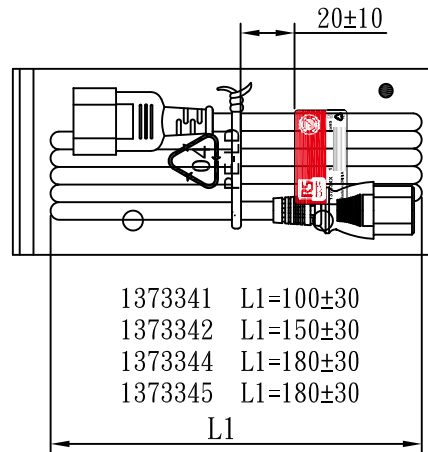

MARKING:

MARKING:

1373341 L1=100±30
 1373342 L1=150±30
 1373344 L1=180±30
 1373345 L1=180±30

WIRING COLOR:

E: Yellow/Green
 N: Blue
 L: Brown

LENGED ON CORD : (E04-14)

3 <VDE> KEMA-KEUR <TUV> <VE> △ CEBC 809 <S> <D> <U> <I> NF-USE 1346
 IEMMEQU H05VV-F 3G 0.75mm² 300/500V -LF- CE

No	BOM ITEM	Q' TY	P/N
1	KPR-11 TERMINAL	3 pcs	BBN11000
2	IS-011 DUST COVER(RED)	1 pcs	MP0110XF
3	IS-011 INNER BODY	1 pcs	MI011000
4	PVC 45P (SA87, IS-011)	18 g	RPP045XF
5	KPR-14 TERMINAL	3 pcs	BBB14000
6	IS-14 INNER BODY	1 set	MI014000
7	PVC 45P (SA87, IS-14)	22 g	RPP045XF
8	PE TIE (WHITE , 6 inch)	1 pcs	KBW10006
9	PE BAG(120*260)	1 pcs	KPR10026
10	LABEL(45*25)	1 pcs	

NOTE:1. CORD 128
 2. CONTENT 137334X

CABLE	H05VV-F 3G 0.75 DENT PRINT CT-XF(RED)				
PLUG	IS-011 + IS-14	LENGTH	L	UNIT	mm
CLIENT	NAME	First connectivity	N/W	UNIT	kg
	P/N	137334X	SG DWG	SR-172524-4	VER. A