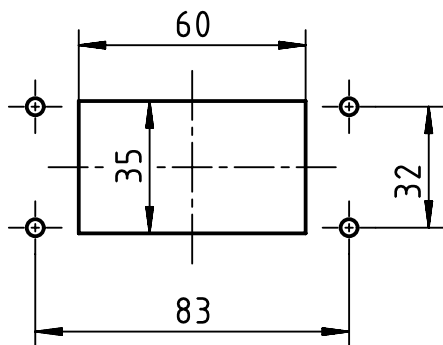

Panel cut out (1:2)

	FREE SIZE TOL':			TITLE		REV.
				RS Pro 10B bulkhead mounted housing-ML		A
	DRAWN BY	Limei.L	2018.3.21	SIZE	PART NUMBER	SHEET
	CHECKED BY	Andy.Y	2018.3.21	A4	1715702	1 OF 1
APPROVED. BY	Steven.W	2018.3.21	SCALE 1:1	MATERIAL:	UNIT: mm	