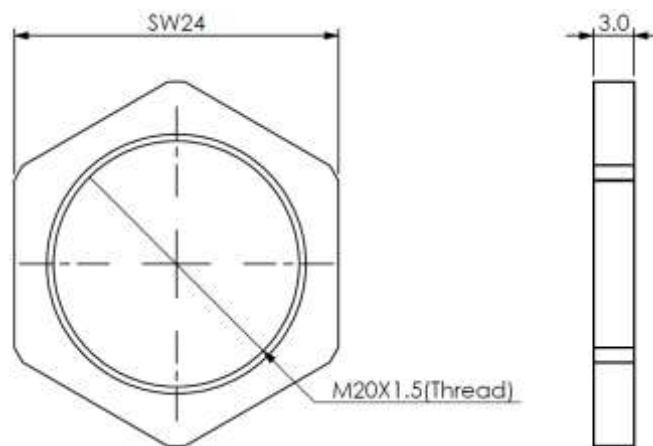

FEATURES

**RS PRO HEXAGONAL NUT
FOR FIXING THREAD
M20X1.5 SW24**

RS Stock No.: 2080527

RS Professionally Approved Products bring to you professional quality parts across all product categories. Our product range has been tested by engineers and provides a comparable quality to the leading brands without paying a premium price.

Product Description
ATTRIBUTE 1

Accessories M12 A-coded
 A range of components compatible with M12 connectors.

General Specifications

Material	Brass Nickel Plated
Thread	M20 x 1.5
Wrench Size	24 mm

Additional Information

All Dimensions are in mm.