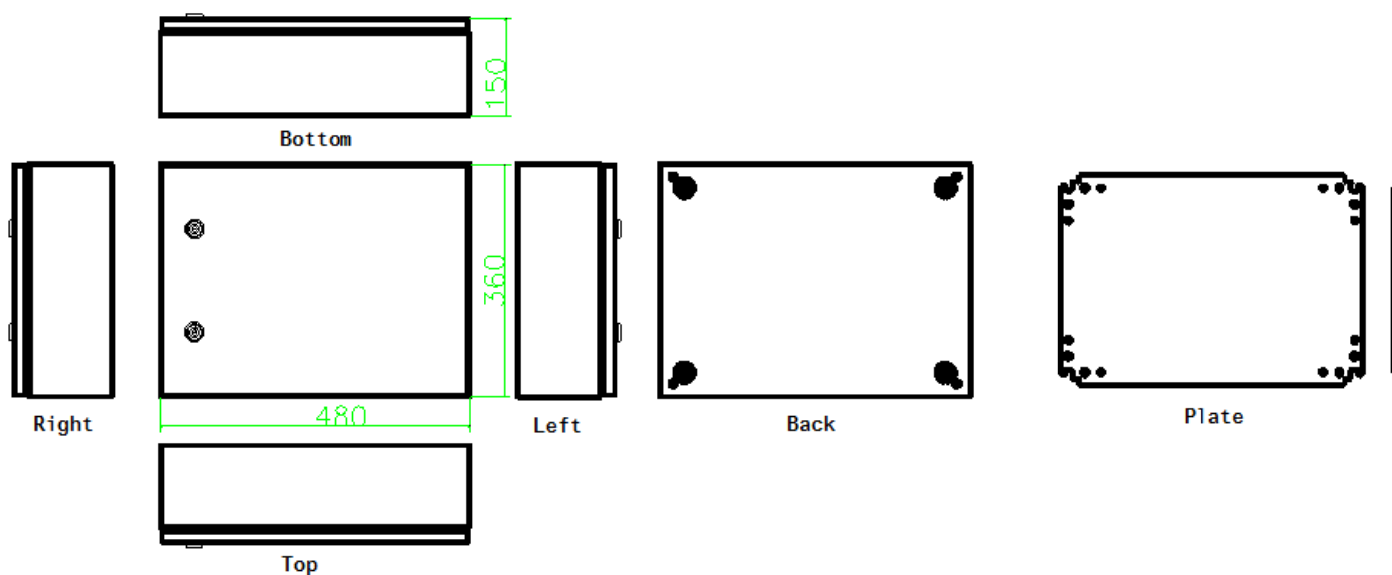

Product Datasheet

ENGLISH

S.S. Wall Box with Brackets/Chassis Plates

Drawings:

ENGLISH

Package Contain:

1 x Enclosure

1 x Chassis Plate

1 x Lock

1 x Fixing accessories

Product Specification:

Material: AISI304

Door Lock Type: Single Lock System

Door Type: Plain

Dimensions: 360 x480 x 150mm

External Height: 360 mm

External Width: 480 mm

Thickness: 1.2mm for enclosure & door

Chassis Plate: Zinc coated steel 1.5mm

Fixing Kit: Yes

Gland Plate: Yes

IP Rating: IP66

Against mechanical impacts: IK10