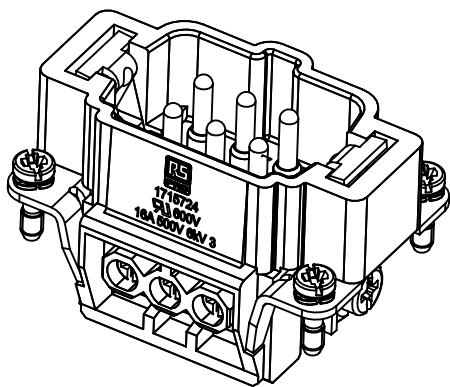

Panel cut out

	FREE SIZE TOL':			TITLE		REV.
				RS Pro 6E screw insert 6 contacts+PE M		A
	DRAWN BY	Limei.L	2018.3.15	SIZE	PART NUMBER	SHEET
	CHECKED BY	Andy.Y	2018.3.15	A4	1715724	1 OF 1
APPROVED. BY	Steven.W	2018.3.15	SCALE 1:1	MATERIAL:	UNIT: mm	