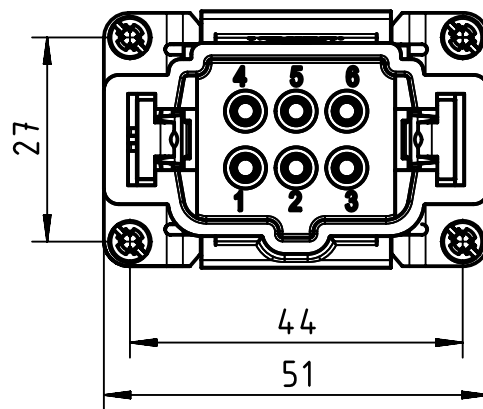

Panel cut out

	FREE SIZE TOL':			TITLE		REV.
				RS Pro 6E screw insert 6 contacts+PE M		A
	DRAWN BY	Limei.L	2018.3.15	SIZE	PART NUMBER	SHEET
	CHECKED BY	Andy.Y	2018.3.15	A4	1715724	1 OF 1
APPROVED. BY	Steven.W	2018.3.15	SCALE 1:1	MATERIAL:	UNIT: mm	