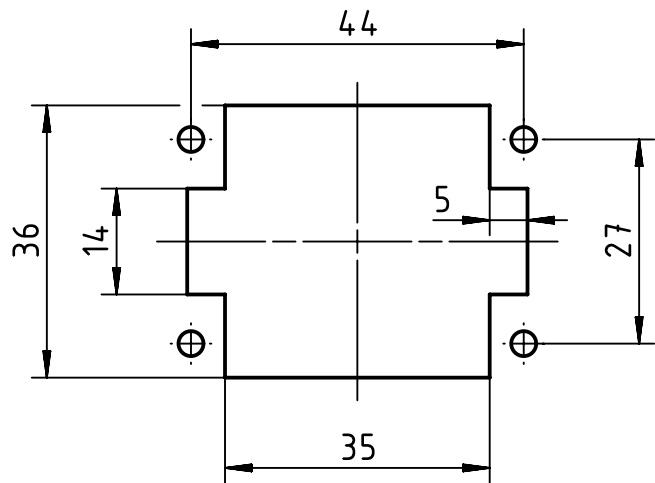

Panel cut out

	FREE SIZE TOL':			TITLE		REV.
				RS Pro 6E screw insert 6 contacts+PE M		A
	DRAWN BY	Limei.L	2018.3.15	SIZE	PART NUMBER	SHEET
	CHECKED BY	Andy.Y	2018.3.15	A4	1715724	1 OF 1
APPROVED. BY	Steven.W	2018.3.15	SCALE 1:1	MATERIAL:	UNIT: mm	