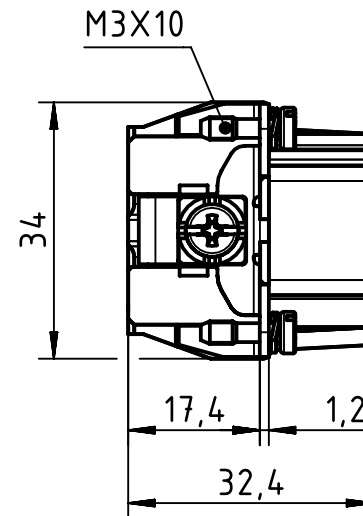

Panel cut out

	FREE SIZE TOL':			TITLE		REV.
				RS Pro 6E screw insert 6 contacts+PE M		A
	DRAWN BY	Limei.L	2018.3.15	SIZE	PART NUMBER	SHEET
	CHECKED BY	Andy.Y	2018.3.15	A4	1715724	1 OF 1
APPROVED. BY	Steven.W	2018.3.15	SCALE 1:1	MATERIAL:	UNIT: mm	