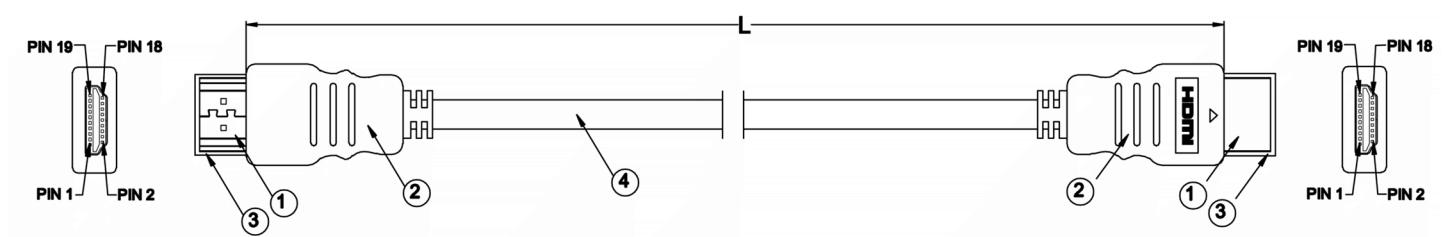

## RS PRO 0.5mtr HDMI M-M High Speed with Ethernet Cable Black

Stock number: 182-8471

EN

The RSPRO 0.5 metre male to male HDMI HS+E cable has a black PVC jack and an outer diameter of 6mm. The connectors have a gold flash covering to prevent corrosion and come with dust caps to protect the connectors while not in use. The connector hoods are also made of black PVC with a small foot print of 19.44mm wide and 11mm high.

4	CABLE SPEC:(0.254mmCCS*1Pair+0.254mmCCS D.W.+AL+MY)*5+0.254mmCCS*4C+0.254mmCCS D.W.+AL+16*6*0.12mmAL-Mg Braiding)*1C O.D:6.0mm BLACK PVC JACKET
3	Plastic Cap
2	PVC - BLACK
1	HDMI Plug - Gold Plated

RoHS / REACH / CE