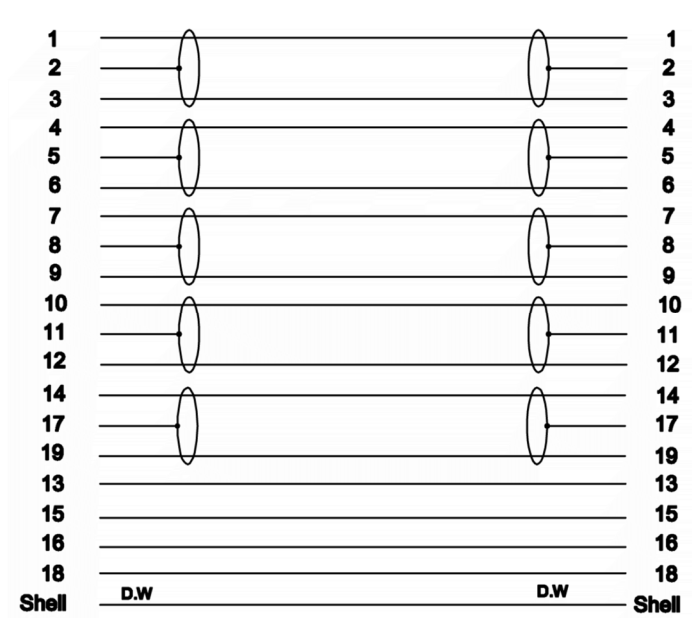

## RS PRO 0.5mtr HDMI M-M High Speed with Ethernet Cable Black

Stock number: 182-8471

EN

The RSPRO 0.5 metre male to male HDMI HS+E cable has a black PVC jack and an outer diameter of 6mm. The connectors have a gold flash covering to prevent corrosion and come with dust caps to protect the connectors while not in use. The connector hoods are also made of black PVC with a small foot print of 19.44mm wide and 11mm high.