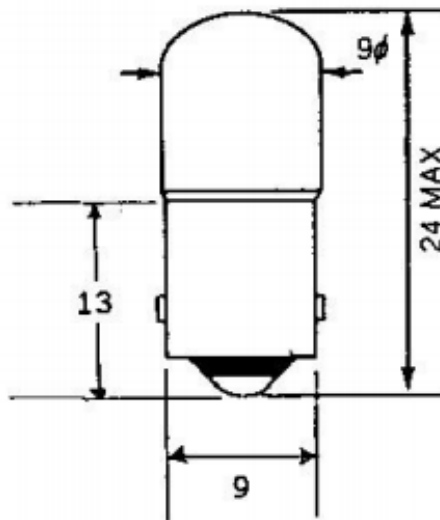

### BA9s Filament Indicator Lamp

RS Stock number [360-7705](#)

Drawing (mm):

### Specifications:

Bulb Diameter:	9 ± 1mm
Length:	24mm max.
Base Type:	Ba9s/13
Voltage:	24V
Amperage:	50mA + 10%
Filament Type:	C-2F/Vacuum Type
MSCP:	0.25 CP ± 20%
Life Hours:	10,000hrs