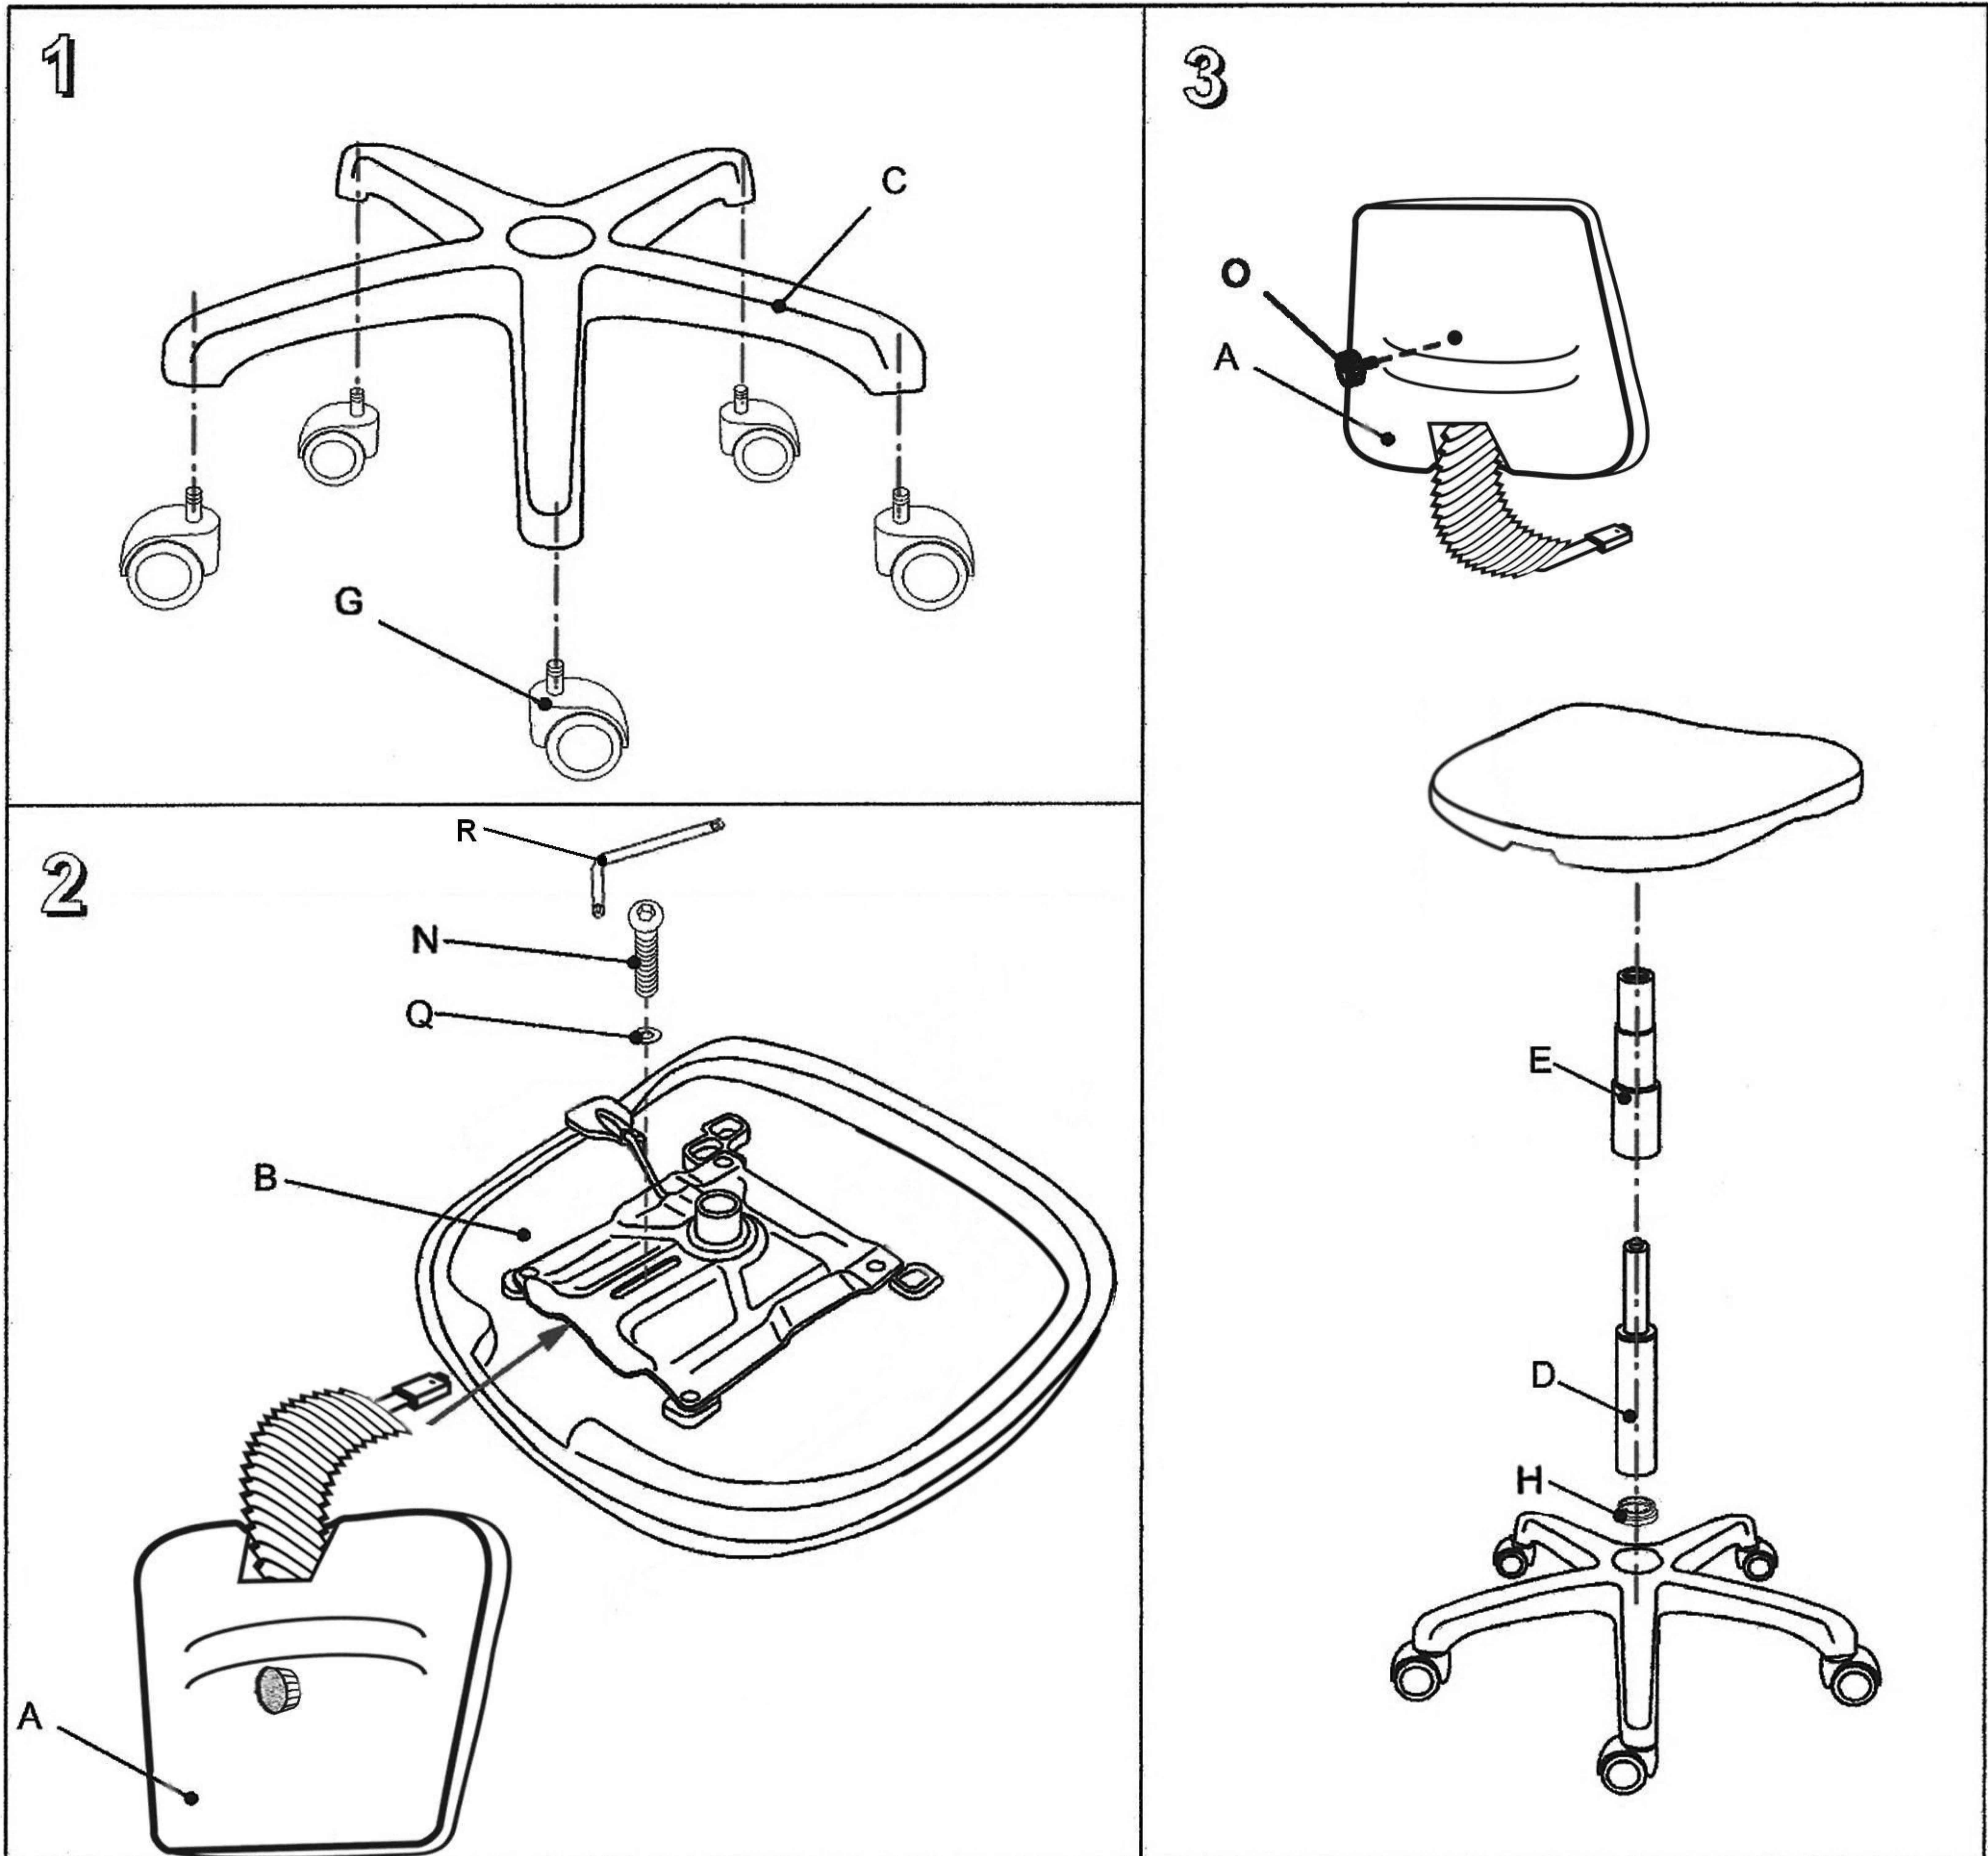

## RS PRO Executive Chair

Stock No: 2216329

### ERGO BLASTER

A	B	C	D	E
x1	x1	x1	x1	x1
G	H	N	O	Q
x5	x1	x2	x1	x1

This part is attached to the bottom of 'E'

To ensure chair is 'tamper resistant' use the second 'N' bold in place of the 'O' hand wheel

Please do not throw away the packaging until you are completely satisfied with the chair.  
All returns must be made in original packaging.