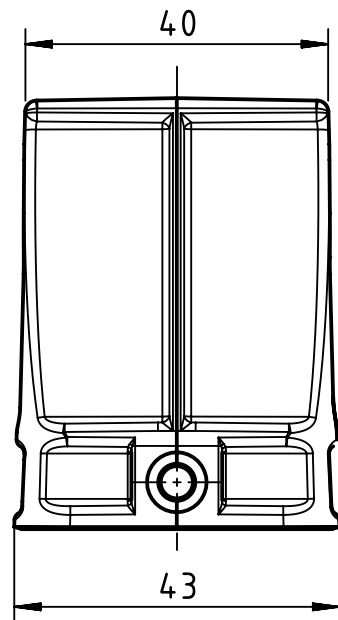

1 2 3 4 5 6

A

B

C

D

	FREE SIZE TOL':			TITLE		REV.
				RS Pro 6B hood, side entry M25		A
	DRAWN BY	Limei.L	2018.3.22	SIZE	PART NUMBER	SHEET
	CHECKED BY	Andy.Y	2018.3.22		A4	1715694
APPROVED. BY	Steven.W	2018.3.22	SCALE 1:1	MATERIAL:	UNIT: mm	