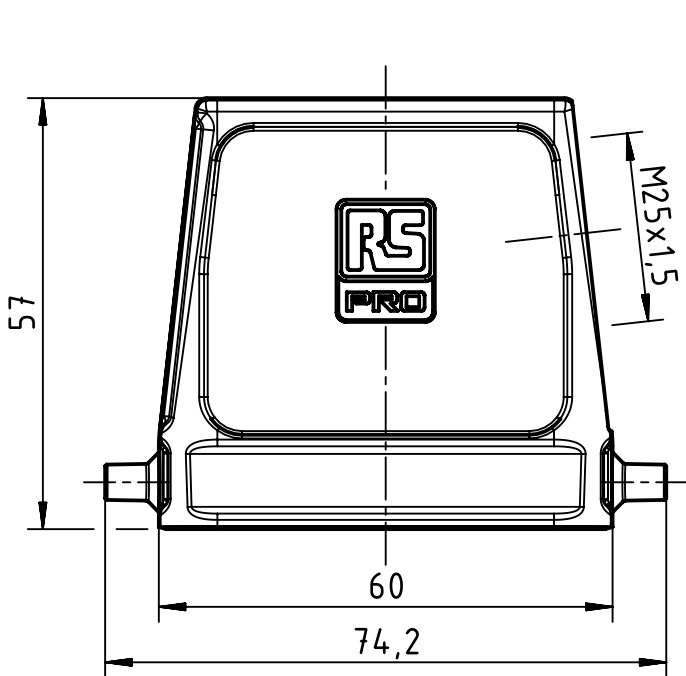

1 2 3 4 5 6

A

B

C

D

	FREE SIZE TOL':			TITLE		REV.
				RS Pro 6B hood, side entry M25		A
	DRAWN BY	Limei.L	2018.3.22	SIZE	PART NUMBER	SHEET
	CHECKED BY	Andy.Y	2018.3.22		A4	1715694
APPROVED. BY	Steven.W	2018.3.22	SCALE 1:1	MATERIAL:	UNIT: mm	