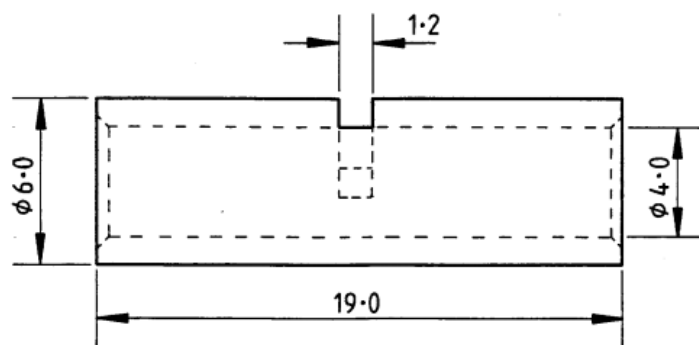

Datasheet

Heavy duty butt splice terminal

RS Stock number [119-211](#)

Dimensions: (mm)

Specifications

- Contact Material Copper
- Contact Plating Tin
- Diameter 6.7mm
- Insulation Uninsulated
- Overall Length 31mm
- Shrouded Unshrouded
- Wire Size 25mm²