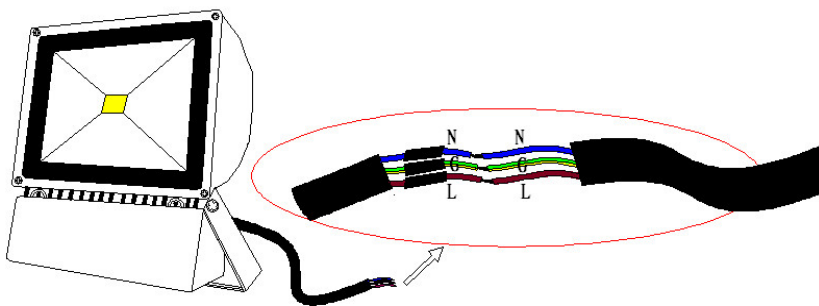

Step 2:

Step 3:

Feature:

Energy-saving Lighting.

Applications:

Floodlights are for bars, clubs, hotels, plazas, commercial buildings facade, stages, squares, museums, art galleries, historical buildings, billboards, theatres, parks, gardens, etc.