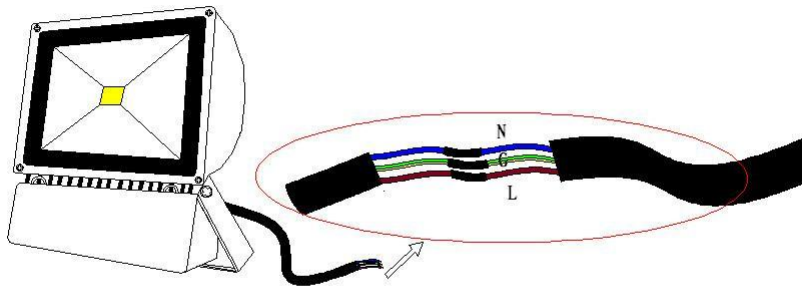

ENGLISH

Datasheet  
Stock No. 170-4261  
**RS PRO LED Floodlight**

**Dimensions:**

Light Color	warm white
Color Temperature	3000-3500K
LED Angle	120°
Led Luminous Efficiency	≥80-90 lm/w
Led Flux	≥2400-2700lm
Lamp's Efficiency (%)	> 90%
Life Span	50000H
Protection Degree	IP65
Certificate	CE & ROHS & UKCA

**How to assemble:**

**Step 1:**

**Step 2:**

**Step 3:**

**Feature:**

**Energy-saving Lighting.**

**Applications:**

**Floodlights are for bars, clubs, hotels, plazas, commercial buildings facade, stages, squares, museums, art galleries, historical buildings, billboards, theatres, parks, gardens, etc.**