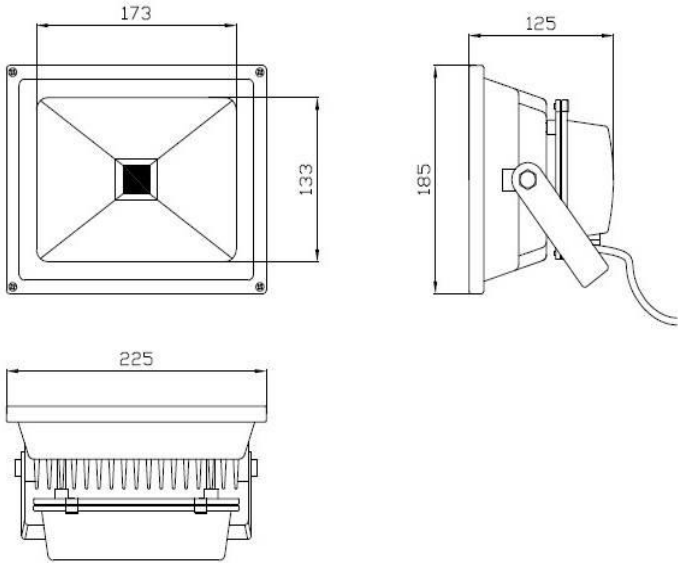

ENGLISH

Datasheet  
Stock No. 170-4261  
**RS PRO LED Floodlight**

**Dimensions:**

Light Color	warm white
Color Temperature	3000-3500K
LED Angle	120°
Led Luminous Efficiency	≥80-90 lm/w
Led Flux	≥2400-2700lm
Lamp's Efficiency (%)	> 90%
Life Span	50000H
Protection Degree	IP65
Certificate	CE & ROHS & UKCA