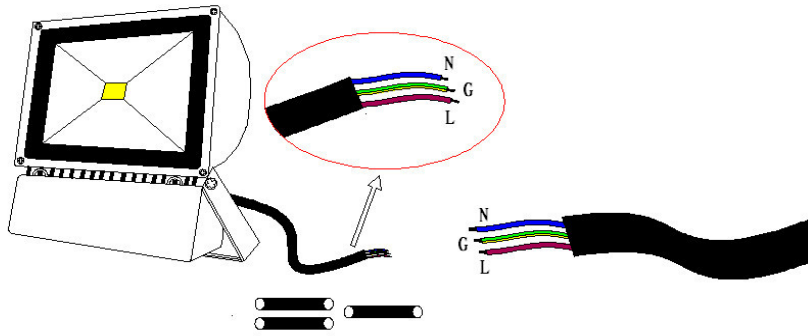

ENGLISH

Datasheet  
Stock No. 170-4261  
**RS PRO LED Floodlight**

**Dimensions:**

Light Color	warm white
Color Temperature	3000-3500K
LED Angle	120°
Led Luminous Efficiency	≥80-90 lm/w
Led Flux	≥2400-2700lm
Lamp's Efficiency (%)	> 90%
Life Span	50000H
Protection Degree	IP65
Certificate	CE & ROHS & UKCA

**How to assemble:**

**Step 1:**

**Step 2:**

**Step 3:**

**Feature:**

**Energy-saving Lighting.**

**Applications:**

**Floodlights are for bars, clubs, hotels, plazas, commercial buildings facade, stages, squares, museums, art galleries, historical buildings, billboards, theatres, parks, gardens, etc.**