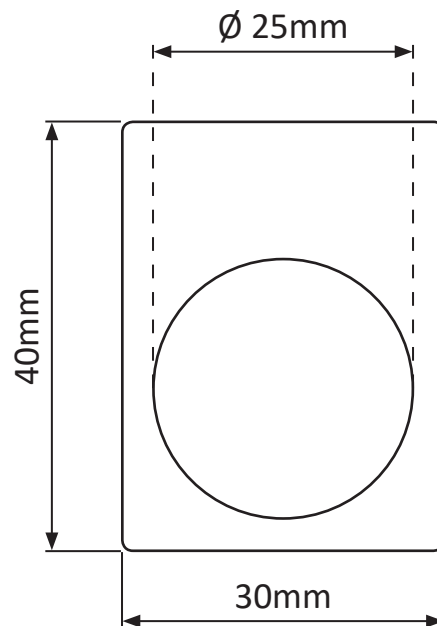

Datasheet

**Stock No: 175-3954**

## Legend Plate with “O I” Marking

### Specifications:

- Product Type: Legend Plate
- Product Category: Marking Accessory
- Compatible with: Ø 22.5mm Control or Signalling Unit
- Dimensions: 30mm x 40mm
- Marking: “O I”
- Language: English