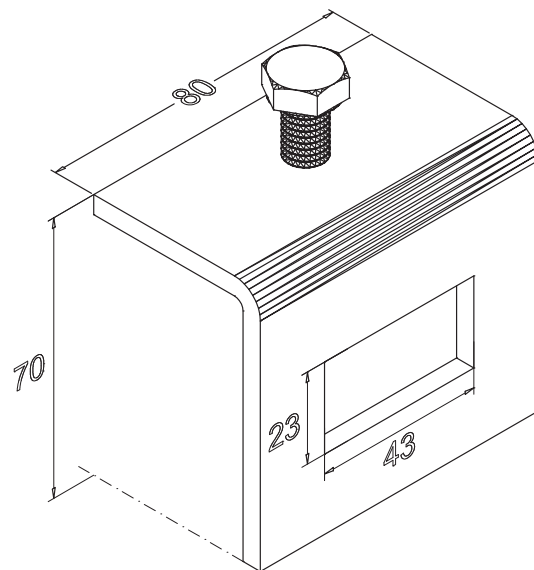

ENGLISH

Datasheet

Window Beam Clamps Hot Dipped Galvanised

RS Stock No **1766945**

Size **21mm**

Girder Bracket for fitting Channel/Strut
to Girder Flange.

Please view our full range listing below

RS Stock No Size (mm)

1766898 41mm

1766945 21mm