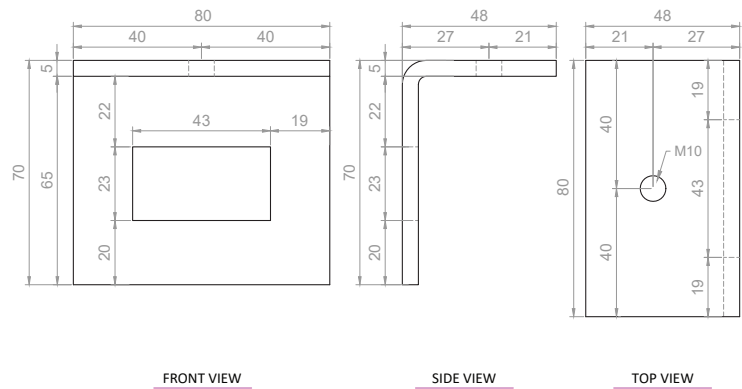

ENGLISH

Datasheet

Window Beam Clamps Hot Dipped Galvanised

RS Stock No **1766945**

Size **21mm**

Girder Bracket for fitting Channel/Strut
to Girder Flange.

Please view our full range listing below

RS Stock No Size (mm)

1766898 41mm

1766945 21mm