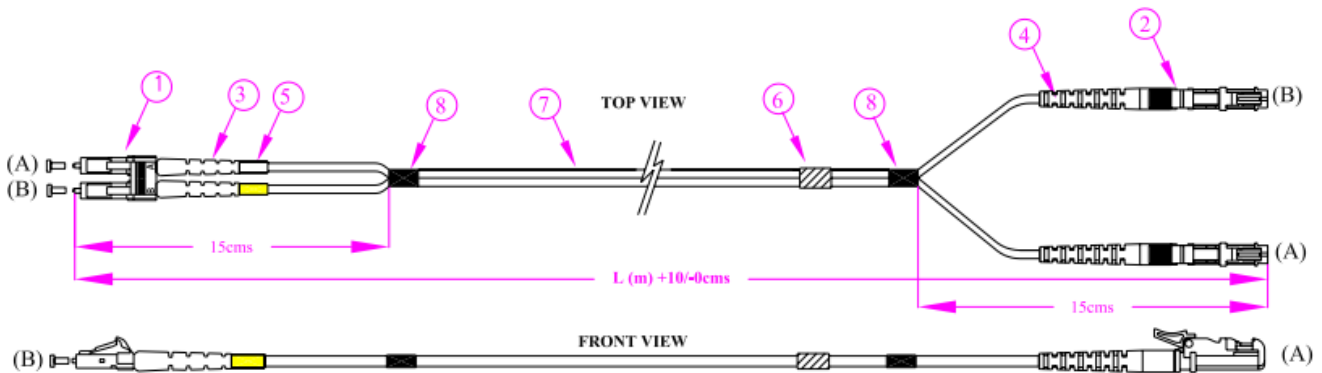

## Fibre Optic Cable Assembly

RS Stock number 536-8402

### Dimensions (mm)

No.	Description	Ea
1	LC Connector	2
2	E2000 Connector	2
3	Lc Boots	2
4	E2000 Boots	2
5	LC Heat Shrink ( yellow + white)	1+1
6	Identification Label	1
7	1.6mm Duplex Cable (Lm)	1
8	Black Tape	2