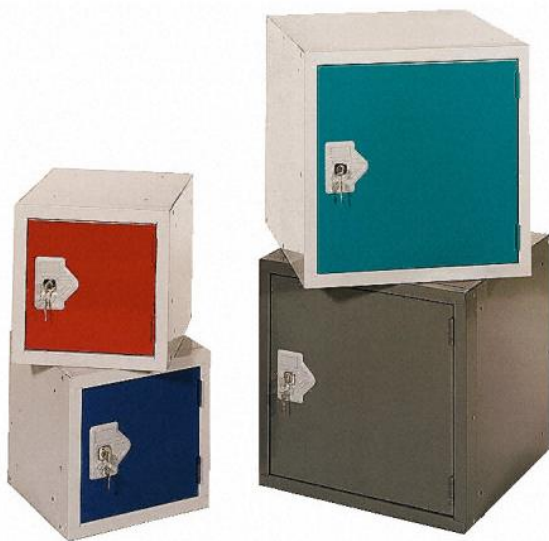

Datasheet

ENGLISH

Stock No: 239-4789

RS Pro 1 Door Grey Locker, 457 mm x 457 mm x 457mm

Image representative of range

Product Details

Modular Cube Lockers

Ideal for the storage of personal protective equipment

Pre-drilled holes allow lockers to be fastened side-by-side, or stacked. The doors are fitted with semi-concealed hinges, plastic card holder and a camlock for added security

One door

Specifications:

Number of Doors	1
External Height	457 mm
External Width	457 mm
External Depth	457mm
Colour	Grey