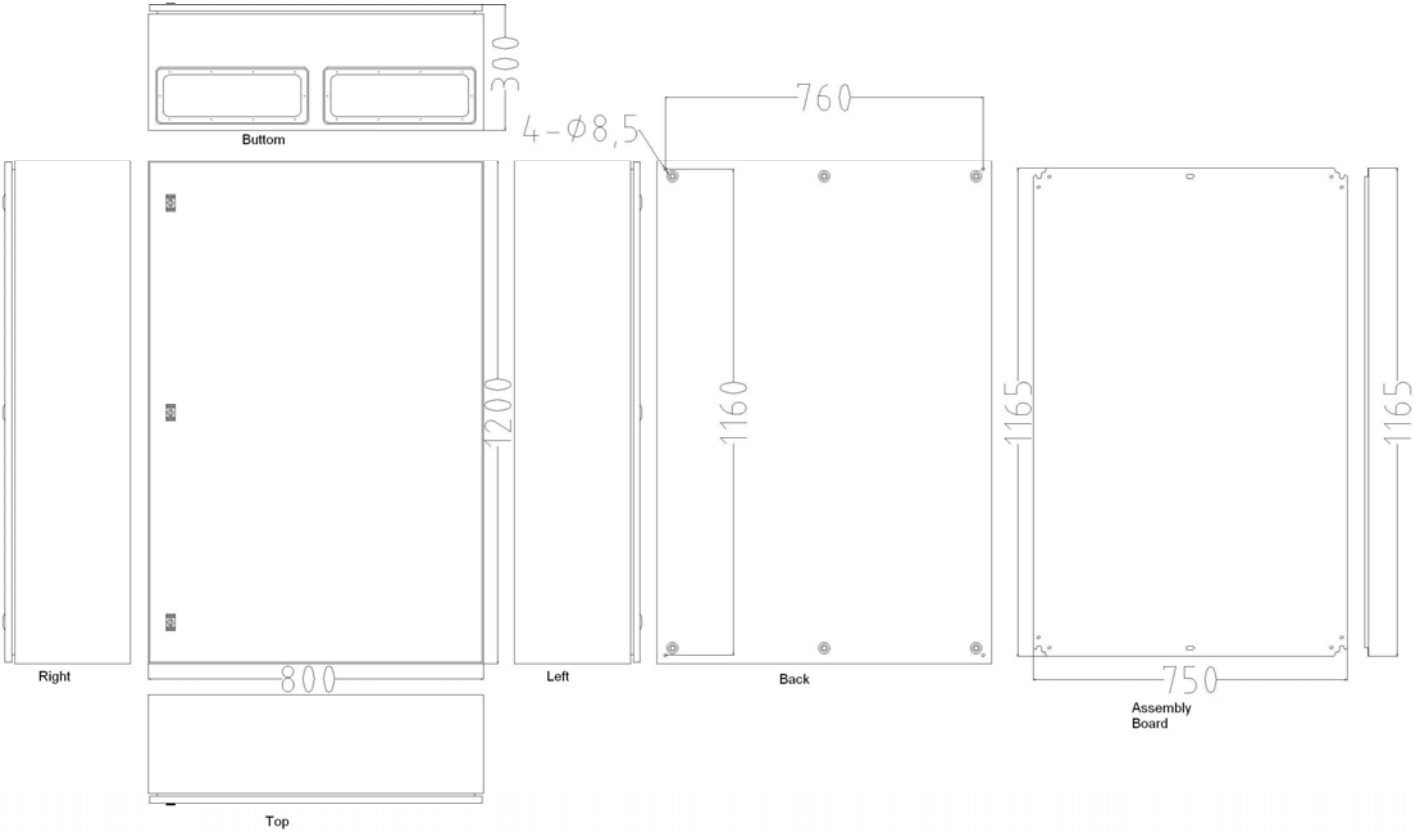

Mild Steel IP66 Wall Box, 1200x800x300mm

unit: +/-1.2mm