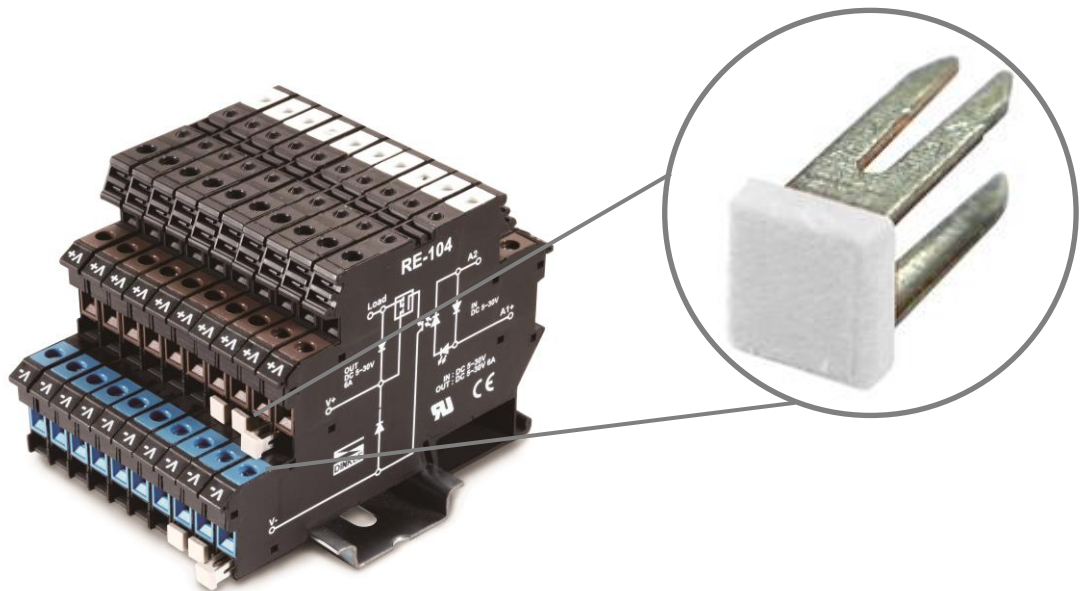

**Datasheet**  
**Optocoupler Accessory, Jumper Link**

RS Stock number 905-4318

**Specifications:**

Poles	2
Operating Temperature	-25°C to 60°C
Storage Temperature	-40°C to 70°C
Insulating material	PA

Can be used with Optocouplers:	905-4283
	905-4292
	905-4295
	905-4299
	905-4309
	905-4302
	905-4306
	905-4315