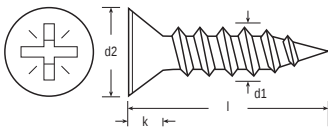

# Recessed Countersunk Stainless Steel A2-304 Woodscrew, to DIN 7997

RS Stock No **1443527**  
Size **3.5 x 16mm**

d1	No. 4 3.0mm	No. 6 3.5mm	No. 8 4.0mm	No. 10 5.0mm	No. 12 5.5mm
d2	5.6	6.5	7.5	9.2	10.2
k	1.65	1.13	2.2	2.5	2.75
Recess No.	1	2	2	2	3

## Please view our full range listing below

RS Stock No	Size (mm)	RS Stock No	Size (mm)
1443524	3.0 x 16	4833185	5.0 x 30
1443525	3.0 x 20	4833191	5.0 x 40
1443526	3.0 x 25	4833208	5.0 x 50
1443527	3.5 x 16	4833214	5.0 x 65
4833090	3.5 x 20	1443528	5.0 x 75
4833113	3.5 x 25	1443529	5.0 x 100
4833129	3.5 x 30		
4833135	4.0 x 20		
4833141	4.0 x 25		
4833157	4.0 x 30		
4833006	4.0 x 40		
4833163	4.0 x 50		
4833179	5.0 x 25		