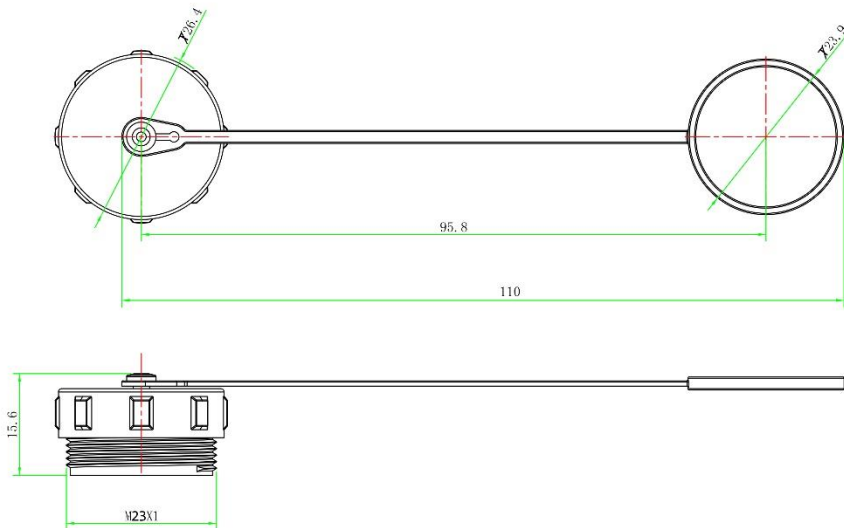

Datasheet

CAP for RS PRO SP210 Cable Mount Connectors

Product Details

The RS Pro SP13 series is a range of small but robust waterproof connectors, which are sealed to IP68. Threaded coupling ensures a secure connection, even in extremely harsh environments.

Versions are available for in-line cable to cable and for cable to panel connections. Plugs and receptacles are available with either male pins or female sockets. These products are especially suited for use in indoor or outdoor applications where space is at a premium.

Features and Benefits

- Cap for RS Pro SP210 range
- Threaded Coupling
- IP68

Dimensional line drawings

Quality Standards