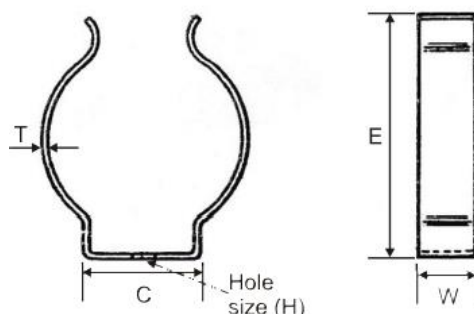

Product Description

Narrow Base Tool Clips are manufactured from High Carbon Spring Steel strip and Bright Zinc Plated for corrosion resistance.

These clips are widely used in many Industries and are also available with a white or black coated finish.

All clips usually have one fixing hole, however sizes over 50.8mm have two fixings. The Tool Clip range also includes the Wide base and stainless-steel options.

General Specifications

RS part No	Size		H *		W		T		C		E	
	Inch	mm	Inch	mm	Inch	mm	Inch	mm	Inch	mm	Inch	mm
1753576	1/4	6.35	.092	2.34	1/4	6.35	.0148	.376	11/64	4.37	13/32	10.32
1753577	3/8	9.53	.093	2.34	1/4	6.35	.0148	.376	13/64	5.16	33/64	13.10
1753578	1/2	12.70	.115	2.92	5/16	7.94	.0180	.457	15/64	5.95	41/64	16.27
1753579	5/8	15.88	.147	3.73	5/16	7.94	.0180	.457	19/64	7.54	25/32	19.84
1753580	3/4	19.05	.163	4.14	3/8	9.53	.0200	.508	25/64	9.92	1.1/32	26.19
1753582	1	25.40	.163	4.14	3/8	9.53	.0280	.711	1/2	12.70	1.21/64	33.73
1753583	1.1/8	28.58	.163	4.14	3/8	9.53	.0320	.813	17/32	13.49	1.31/64	37.70
1753584	1.1/4	31.75	.163	4.14	3/8	9.53	.0320	.813	37/64	14.68	1.21/32	42.07
1753585	1.1/2	38.10	.163	4.14	3/8	9.53	.0360	.914	21/32	16.67	1.7/8	47.63
1753588	1.3/4	44.45	.198	5.03	1/2	12.7	.0400	1.02	51/64	20.24	2.13/64	55.96
1753586	2	50.80	.613	4.14	1/2	12.7	.0400	1.02	55/64	21.83	2.13/32	61.12
1753587	2.1/2	63.50	.187	4.75	3/4	19.05	.0400	1.02	1.3/8	35.00	2.7/8	73.00

*H: Hole diameter - above dimensions are in the off-press condition, coating can reduce hole diameters.