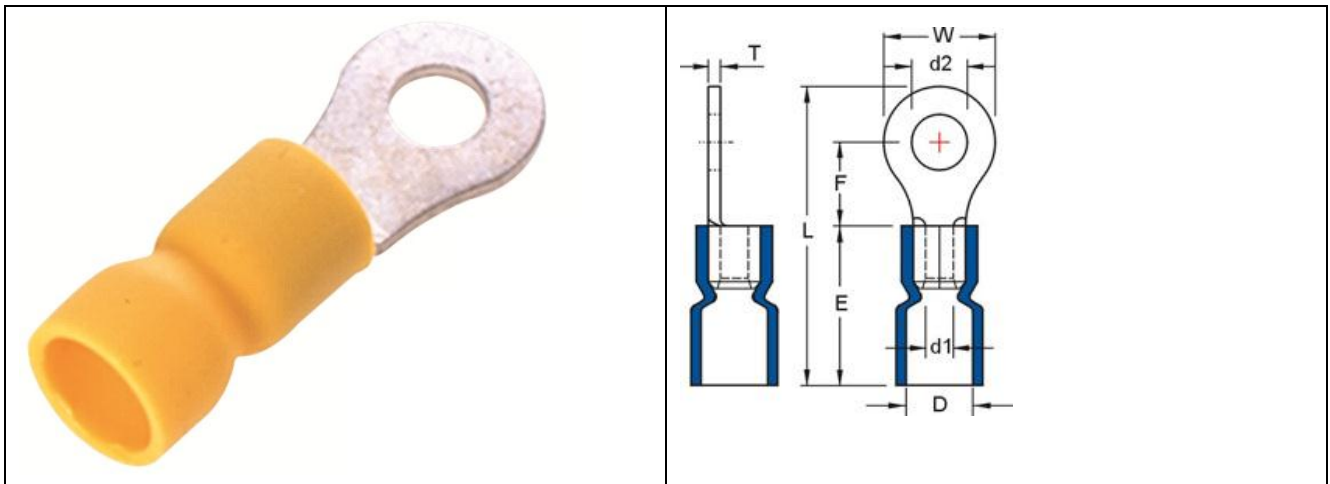

Datasheet

RS PRO VINYL-INSULATED (EASY ENTRY) RING TERMINALS

Stock number: 178-8686

MAXIMUM ELECTRIC CURRENT:

A.W.G.	12	10
AMP.	35	50

MAXIMUM ELECTRICAL RATING: 105° C 600 VOLTS MAX.

INSULATION MATERIAL: VINYL (PVC)

TERMINAL MATERIAL: COPPER

INSULATION COLOR: YELLOW

WIRE RANGE A.W.G. mm ²	ITEM NO. BUTTED SEAM	STUD SIZE d2	DIMENSION inch(mm)							
			W	F	L	E	D	d1	T	
12-10 A.W.G.	178-8686	5/16	0.331	0.591	0.524	1.382	0.555	0.248	0.134	0.039
4-6 mm ²			8.4	15	13.3	35.1	14.1	6.300	3.4	1