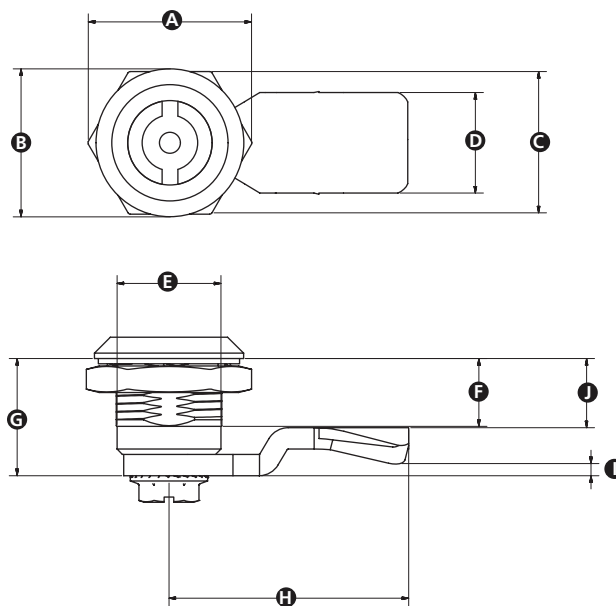

Datasheet

RS PRO Stainless steel double bit cam lock, 13mm grip

Stock number: 1929645

EN

- Stainless steel 90° cam action lock
- Double bit key available separately
- IP54: Dust protected / Protected against splashing water

Part no.	A	B	C	D	E	F	G	H	I	J	Key type
1929645	31	28	27	19	20	13	22	45	2	13	Double bit key