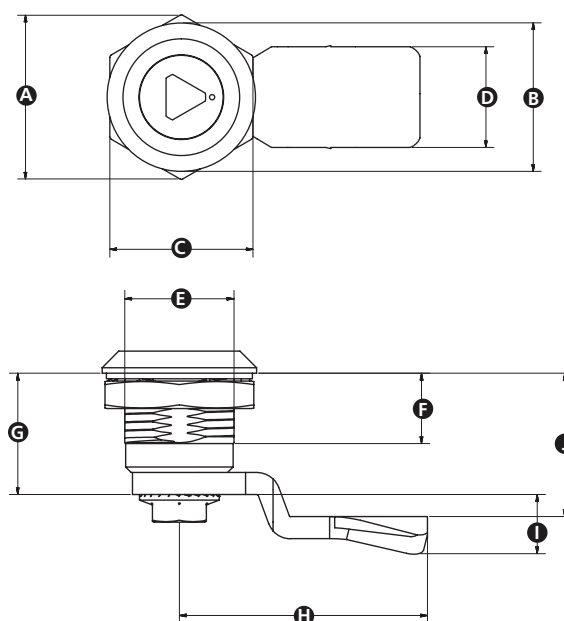

Datasheet

RS PRO Stainless steel tri-lock camlock, 26mm grip

Stock number: 1929652

EN

- Stainless steel 90° cam action lock
- Tri-lock key available separately
- IP54: Dust protected / Protected against splashing water

Part no.	A	B	C	D	E	F	G	H	I	J	Key type
1929652	31	28	27	19	20	13	22	45	11	26	Tri-lock key