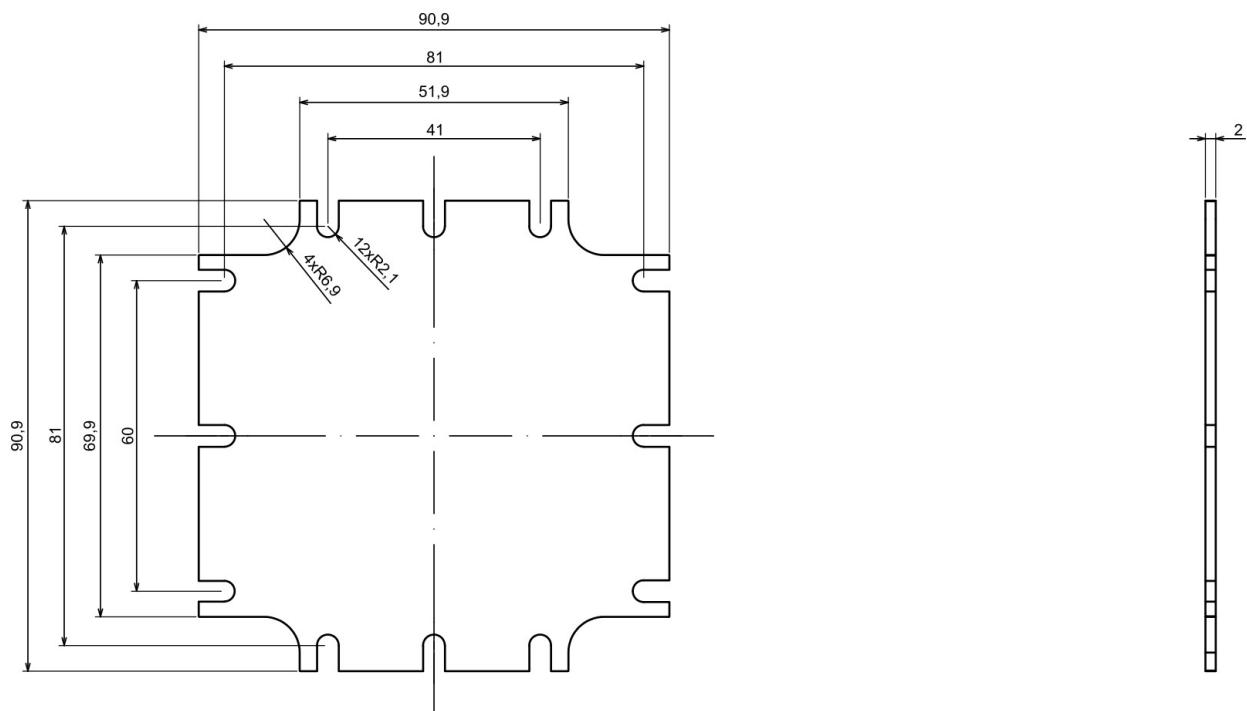

## RS PRO Mounting Board

Stock number: 1920703

EN

## Features and Benefits

- Made of galvanized steel

[rspro.com](http://rspro.com)

All dimensions are given within +/-0,5mm tolerance

CE